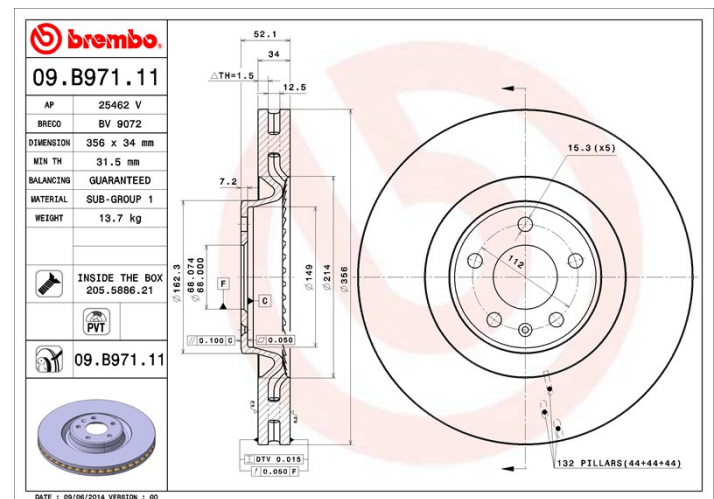

Disc technical data

Axle Front

Diameter
356 mm

Overall height (A)
52,1 mm

Centring diameter (B)
68 mm

Number of holes (C)
5

Thickness (TH)
34 mm

Minimum thickness
31,5 mm

Tightening torque
Nm

Unit per box
1

EANCode
8020584218372

Brand part numbers

Brembo
09.B971.11

AP
25462 V

Breco
BV 9072

Technical specifications