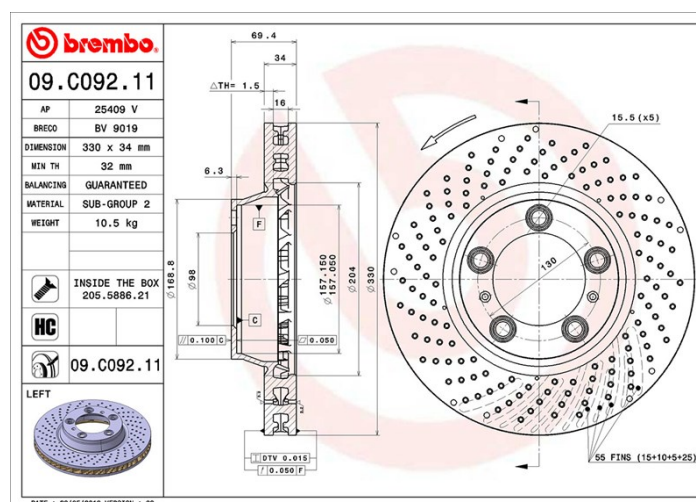

Disc technical data

Axle Front

Diameter (Diameter)
330 mm

Overall height (A)
69,4 mm

Centring diameter (B)
98 mm

Number of holes (C)
5

Thickness (TH)
34 mm

Minimum thickness
32 mm

Tightening torque
Nm

Unit per box
1

EANCode
8020584037027

Brand part numbers

Brembo
09.C092.11

AP
25409 V

Breco
BV 9019

Technical specifications