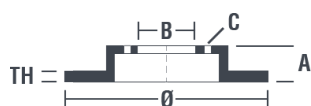

Disc technical data

Axle Front

Diameter (Diameter)
330 mm

Overall height (A)
69,4 mm

Centring diameter (B)
98 mm

Number of holes (C)
5

Thickness (TH)
34 mm

Minimum thickness
32 mm

Tightening torque
Nm

Unit per box
1

EANCode
8020584037027