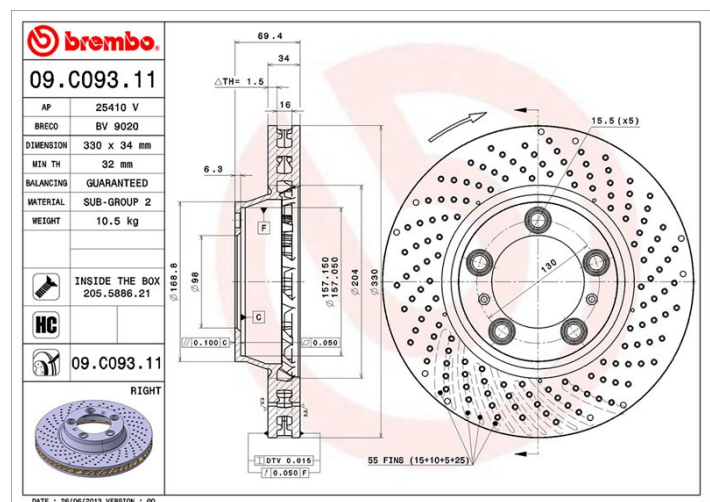

Disc technical data

Axle Front

Diameter
330 mm

Overall height (A)
69,4 mm

Centring diameter (B)
98 mm

Number of holes (C)
5

Thickness (TH)
34 mm

Minimum thickness
32 mm

Tightening torque
Nm

Unit per box
1

EANCode
8020584037034

Brand part numbers

Brembo
09.C093.11

AP
25410 V

Breco
BV 9020

Technical specifications