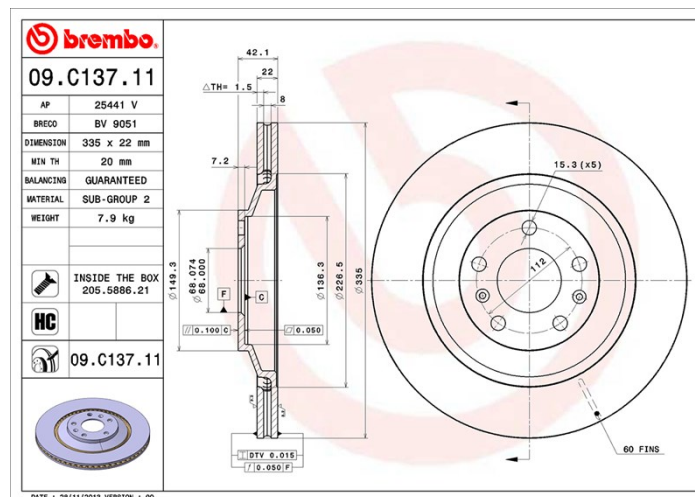

Disc 09.C137.11

Disc technical data

Axle Rear

Diameter
335 mm

Overall height (A)
42,1 mm

Centring diameter (B)
68 mm

Number of holes (C)
5

Thickness (TH)
22 mm

Minimum thickness
20 mm

Tightening torque
Nm

Unit per box
2

EANCode
8020584233283

Brand part numbers

Brembo
09.C137.11

AP
25441 V

Breco
BV 9051