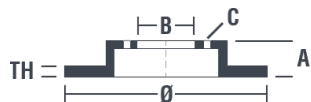

Minimum thickness
20 mm

Tightening torque
Nm

Unit per box
2

EANCode
8020584233283

Brand part numbers

Brembo
09.C137.11

AP
25441 V

Breco
BV 9051