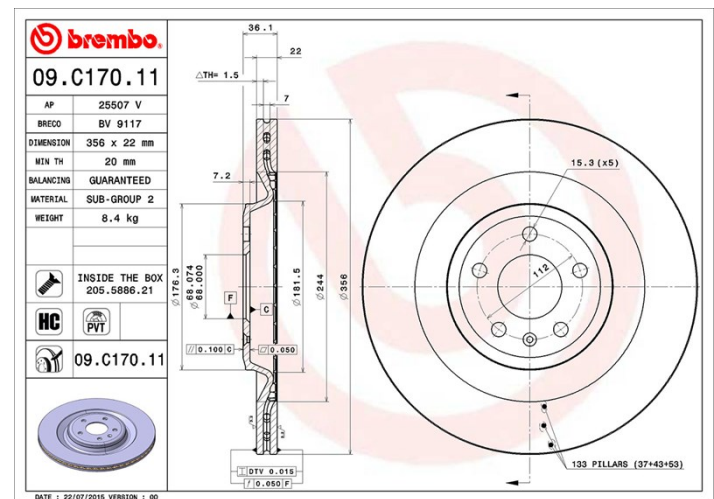

Disc technical data

Axle Rear

Diameter
356 mm

Overall height (A)
36,1 mm

Centring diameter (B)
68 mm

Number of holes (C)
5

Thickness (TH)
22 mm

Minimum thickness
20 mm

Tightening torque
Nm

Unit per box
2

EANCode
8020584225530

Brand part numbers

Brembo
09.C170.11

AP
25507 V

Breco
BV 9117

Technical specifications