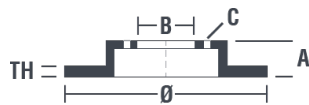

Tightening torque
Nm

Unit per box
2

EANCode
8020584225530

Brand part numbers

Brembo
09.C170.11

AP
25507 V

Breco
BV 9117

Technical specifications