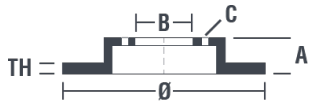

## Brand part numbers

**Brembo**  
09.C209.21

**AP**  
25627 V

**Breco**  
BV 9237

<b>09.C209.21</b>	
AP	25627 V
BRECO	BV 9237
DIMENSION	325 x 20 mm
MIN TH	18 mm
BALANCING	GUARANTEED
MATERIAL	SUB-GROUP 1
WEIGHT	7.4 kg