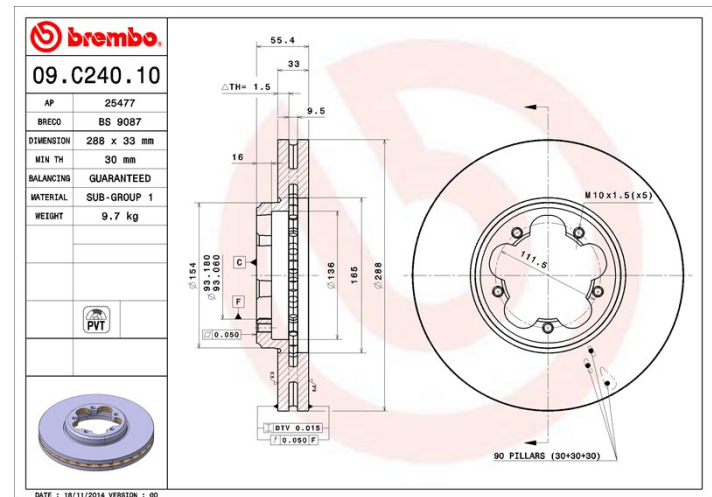

Disc technical data

Axle Front

Diameter
288 mm

Overall height (A)
55,4 mm

Centring diameter (B)
93 mm

Number of holes (C)
5

Thickness (TH)
33 mm

Minimum thickness
30 mm

Tightening torque 
Nm

Unit per box
1

EANCode
8020584222409

Brand part numbers

Brembo
09.C240.10

AP
25477

Breco
BS 9087

Technical specifications