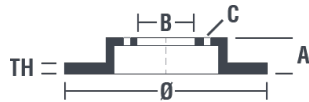

Disc technical data

Axle Front

Diameter
288 mm

Overall height (A)
55,4 mm

Centring diameter (B)
93 mm

Number of holes (C)
5

Thickness (TH)
33 mm

Minimum thickness
30 mm

Tightening torque
Nm

Unit per box
1

EANCode
8020584222409