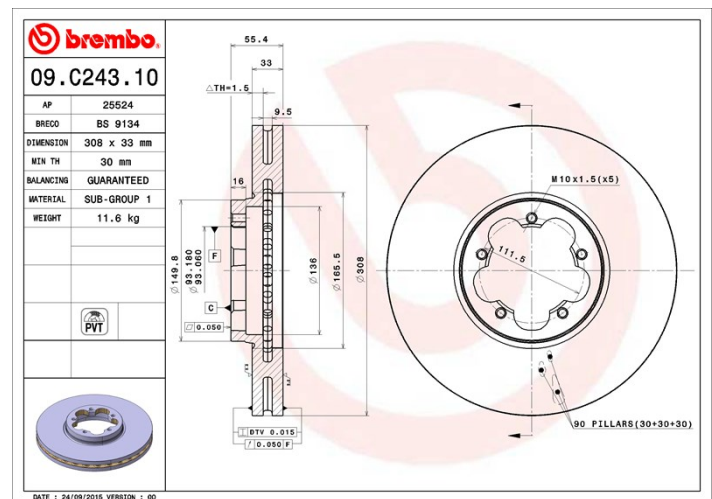

## Disc technical data

**Axle** Front

**Diameter**  
308 mm

**Overall height (A)**  
55,4 mm

**Centring diameter (B)**  
93 mm

**Number of holes (C)**  
5

**Thickness (TH)**  
33 mm

**Minimum thickness**  
30 mm

**Tightening torque**   
Nm

**Unit per box**  
1

**EANCode**  
8020584221013

## Brand part numbers

**Brembo**  
09.C243.10

**AP**  
25524

**Breco**  
BS 9134

## Technical specifications