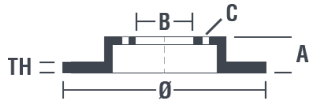

Tightening torque
Nm

Unit per box
2

EANCode
8020584212745

Brand part numbers

Brembo
09.C249.11

AP
25495 V

Breco
BV 9105

09.C249.10	
AP	25495 V-25495
BRECO	BV 9105-BV 9105
DIMENSION	280 x 23 mm
MIN TH	21.4 mm
BALANCING	GUARANTEED
MATERIAL	SUB-GROUP 2
WEIGHT	6.3 kg
E11	90R 02C01203/25697
INSIDE THE BOX	205.5886.21
HC	
	09.C249.11