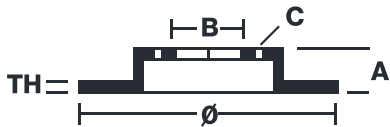

## 09.C350.1X

The 09.C350.1X Xtra brake disc is synonymous with reliability

The Brembo Xtra brake disc features holes on the braking surface. The holes are designed to improve the cooling of the braking system, to generate greater fading resistance and grip in the initial stages of braking. The sports look is also enhanced by the presence of the UV paint.

### Technical specifications

EAN code  
**8020584327814**

Axle  
**Front**

Diameter Ø  
**307 mm**

Thickness (TH)  
**24 mm**

Height (A)  
**45 mm**

Number of holes (C)  
**5**

Brake disc type  
**Ventilated**