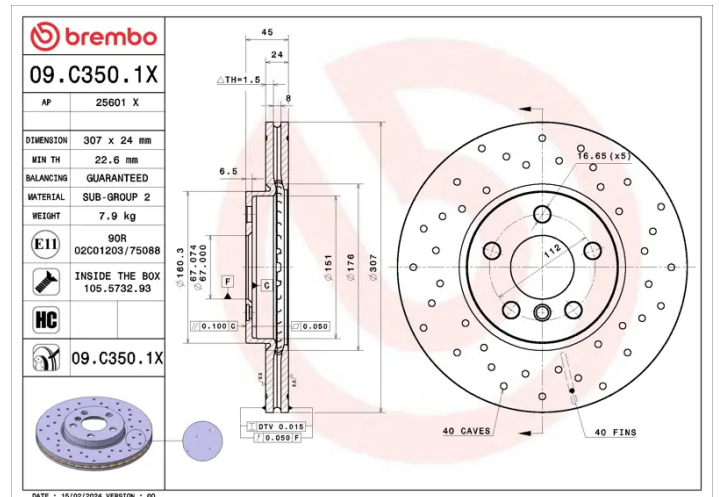

### Technical specifications

EAN code  
**8020584327814**

Axle  
**Front**

Diameter Ø  
**307 mm**

Thickness (TH)  
**24 mm**

Height (A)  
**45 mm**

Number of holes (C)  
**5**

Brake disc type  
**Ventilated**

Centering (B)  
**67 mm**

Min. thickness  
**22,6 mm**

COMPATIBLE VEHICLES