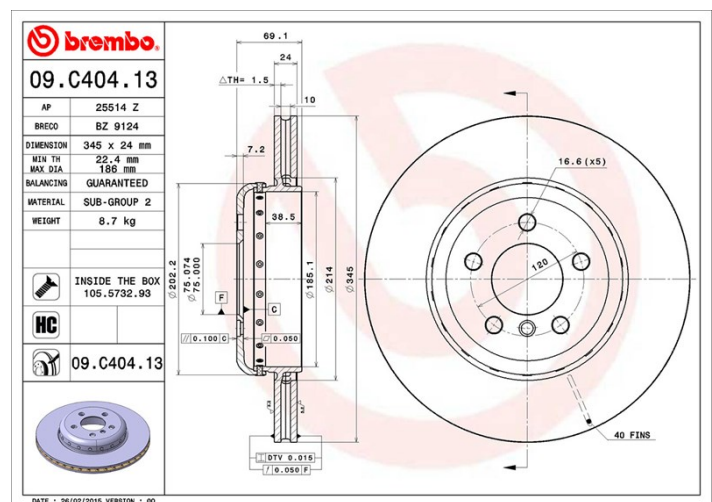

Disc 09.C404.13

Disc technical data

Axle Rear

Diameter
345 mm

Overall height (A)
69,1 mm

Centring diameter (B)
75 mm

Number of holes (C)
5

Thickness (TH)
24 mm

Minimum thickness
22,4 mm

Tightening torque
Nm

Unit per box
1

EANCode
8020584039281

Brand part numbers

Brembo
09.C404.13

AP
25514 Z

Breco
BZ 9124