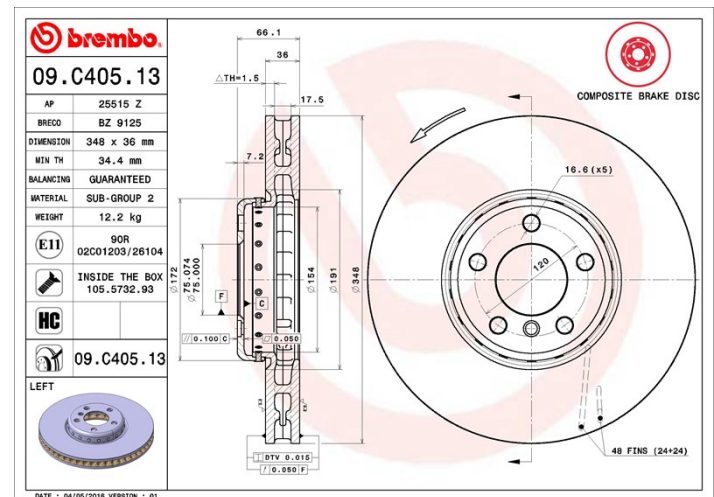

Brand part numbers

Brembo
09.C405.13

AP
25515 Z

Breco
BZ 9125

Technical specifications

High Carbon disc (HC)

Thanks to the high percentage of carbon in the chemical composition of the cast iron, the HC disc provides greater damping coefficient, able to reduce vibration and noise while driving.

HC

Disc with fixing screw

By supplying the fixing screw in the disc box, Brembo provides extra help to the mechanic if the original screw is rusty or worn to such an extent as to prevent or make it difficult to reuse.

UV Disc

The UV coating process provides a superior corrosion resistance and full disc protection.

Compatible vehicles

BMW

Model	Type	Kw	Year
5 (F10)	525 d	150	03/10 08/11
5 (F10)	525 d	155	09/11 10/16
5 (F10)	525 d	160	09/11 10/16