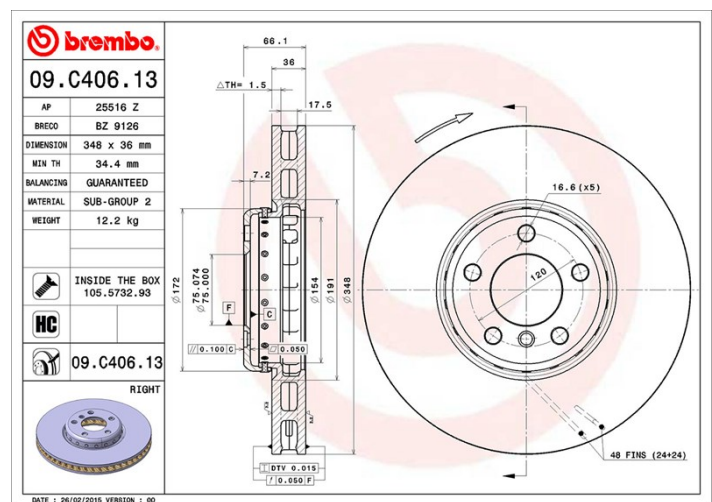

Disc 09.C406.13

Disc technical data

Axle Front

Diameter
348 mm

Overall height (A)
66,1 mm

Centring diameter (B)
75 mm

Number of holes (C)
5

Thickness (TH)
36 mm

Minimum thickness
34,4 mm

Tightening torque
Nm

Unit per box
1

EANCode
8020584039304

Brand part numbers

Brembo
09.C406.13

AP
25516 Z

Breco
BZ 9126