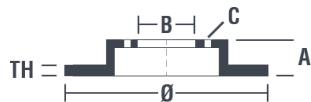

Disc technical data

Axle Front

Diameter
348 mm

Overall height (A)
66,1 mm

Centring diameter (B)
75 mm

Number of holes (C)
5

Thickness (TH)
36 mm

Minimum thickness
34,4 mm

Tightening torque
Nm

Unit per box
1

EANCode
8020584039304