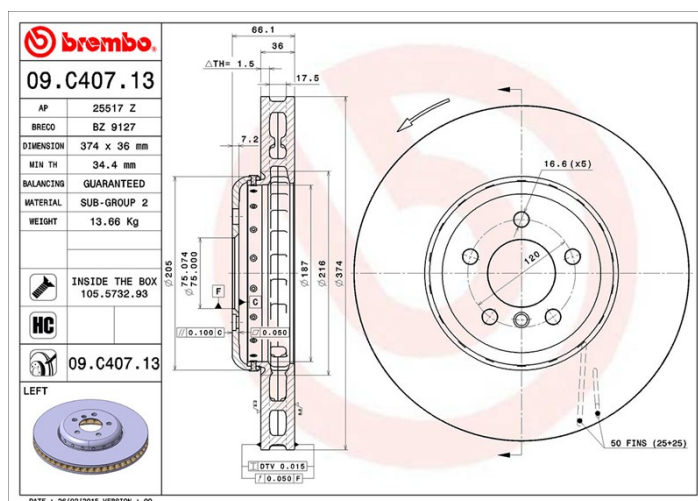

## Disc technical data

**Axle** Front

**Diameter**  
374 mm

**Overall height (A)**  
66,1 mm

**Centring diameter (B)**  
75 mm

**Number of holes (C)**  
5

**Thickness (TH)**  
36 mm

**Minimum thickness**  
34,4 mm

**Tightening torque**   
Nm

**Unit per box**  
1

**EANCode**  
8020584039311

## Brand part numbers

**Brembo**  
09.C407.13

**AP**  
25517 Z

**Breco**  
BZ 9127

## Technical specifications