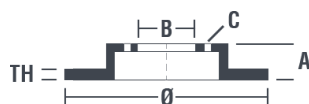

Disc technical data

Axle Front

Diameter
374 mm

Overall height (A)
66,1 mm

Centring diameter (B)
75 mm

Number of holes (C)
5

Thickness (TH)
36 mm

Minimum thickness
34,4 mm

Tightening torque
Nm

Unit per box
1

EANCode
8020584039328

Brand part numbers

Brembo
09.C408.13

AP
25518 Z

Breco
BZ 9128

09.C408.13	
AP	25518 Z
BRECO	BZ 9128
DIMENSION	374 x 36 mm
MIN TH	34.4 mm
BALANCING	GUARANTEED
MATERIAL	SUB-GROUP 2
WEIGHT	13.66 Kg
<p>INSIDE THE BOX 105.5732.93</p> <p>HC</p> <p>09.C408.13</p> <p>RIGHT</p>	
DATE : 26/02/2016 VERSION : 00	