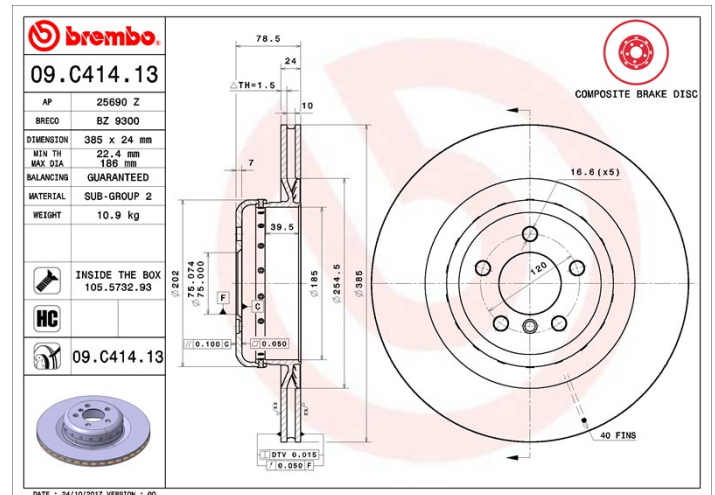

Disc 09.C414.13

Disc technical data

Axle Rear

Diameter
385 mm

Overall height (A)
78,5 mm

Centring diameter (B)
75 mm

Number of holes (C)
5

Thickness (TH)
24 mm

Minimum thickness
22,4 mm

Tightening torque
Nm

Unit per box
1

EANCode
8020584224434

Brand part numbers

Brembo
09.C414.13

AP
25690 Z

Breco
BZ 9300