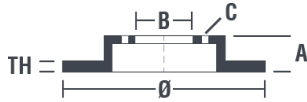

Disc technical data

Axle Front

Diameter
280 mm

Overall height (A)
45,1 mm

Centring diameter (B)
67 mm

Number of holes (C)
5

Thickness (TH)
22 mm

Minimum thickness
20,4 mm

Tightening torque
Nm

Unit per box
2

EANCode
8020584235249

Brand part numbers

Brembo
09.C744.11

AP
25680 V

Breco
BV 9290

Technical specifications

High Carbon disc (HC)

Thanks to the high percentage of carbon in the chemical composition of the cast iron, the HC disc provides greater damping coefficient, able to reduce vibration and noise while driving.

HC

Disc with fixing screw

By supplying the fixing screw in the disc box, Brembo provides extra help to the mechanic if the original screw is rusty or worn to such an extent as to prevent or make it difficult to reuse.

UV Disc

The UV coating process provides a superior corrosion resistance and full disc protection.

Compatible vehicles

BMW

Model	Type	Kw	Year
2 Active Tourer (F45)	214 d	70	07/14 02/18
2 Active Tourer (F45)	216 i	80	03/18 -
2 Active Tourer (F45)	216 i	75	02/15 02/18

MINI

Model	Type	Kw	Year