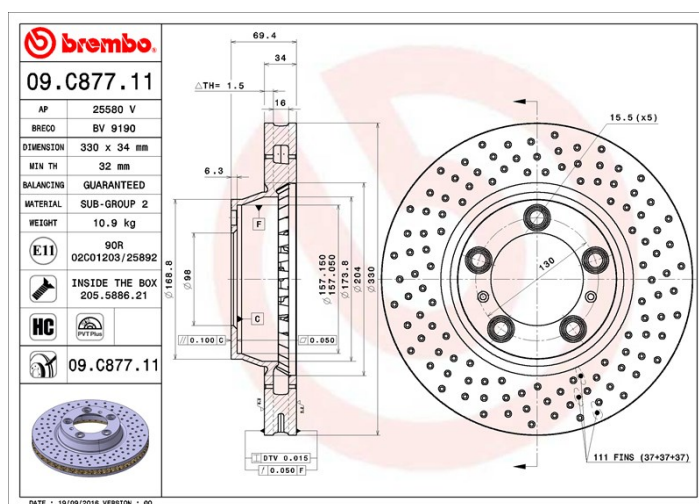

## Disc technical data

**Axle** Front

**Diameter**  
330 mm

**Overall height (A)**  
69,4 mm

**Centring diameter (B)**  
98 mm

**Number of holes (C)**  
5

**Thickness (TH)**  
34 mm

**Minimum thickness**  
32 mm

**Tightening torque**   
Nm

**Unit per box**  
1

**EANCode**  
8020584222973

## Brand part numbers

**Brembo**  
09.C877.11

**AP**  
25580 V

**Breco**  
BV 9190

## Technical specifications