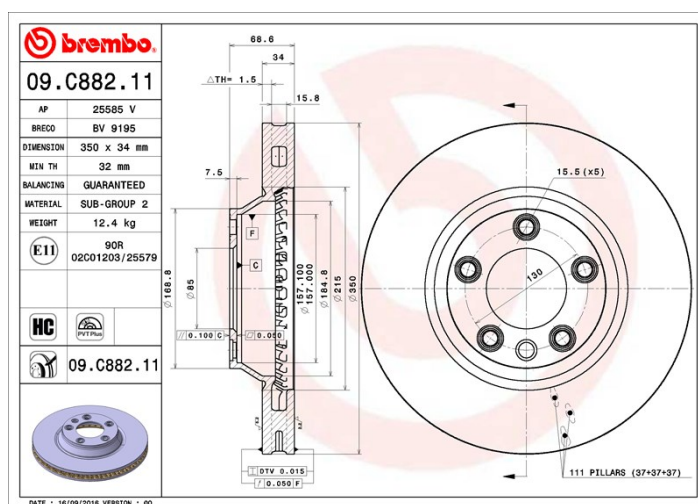

Disc 09.C882.11

Disc technical data

Axle Front

Diameter (Diameter)
350 mm

Overall height (A)
68,6 mm

Centring diameter (B)
85 mm

Number of holes (C)
5

Thickness (TH)
34 mm

Minimum thickness
32 mm

Tightening torque
160 Nm

Unit per box
1

EANCode
8020584225288

Brand part numbers

Brembo
09.C882.11

AP
25585 V

Breco
BV 9195

Technical specifications

PVT vented disc

The PVT disc uses, in its ventilation chamber, pillars instead of vanes. Disc cooling capacity is enhanced by an extra 40% and therefore provides more resistance against thermal cracking.