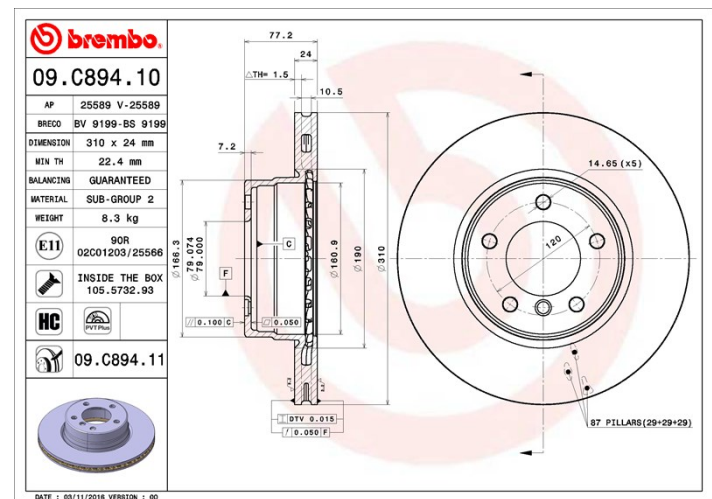

Disc 09.C894.11

 **brembo**
AFTERMARKET

Disc technical data

Axle Front

Diameter
310 mm

Overall height (A)
77,2 mm

Centring diameter (B)
79 mm

Number of holes (C)
5

Thickness (TH)
24 mm

Minimum thickness
22,4 mm

Tightening torque 
Nm

Unit per box
2

EANCode
8020584231722

Brand part numbers

Brembo
09.C894.11

AP
25589 V

Breco
BV 9199

Technical specifications

PVT vented disc

The PVT disc uses, in its ventilation chamber, pillars instead of vanes. Disc cooling capacity is enhanced by an extra 40% and therefore provides more resistance against thermal cracking.