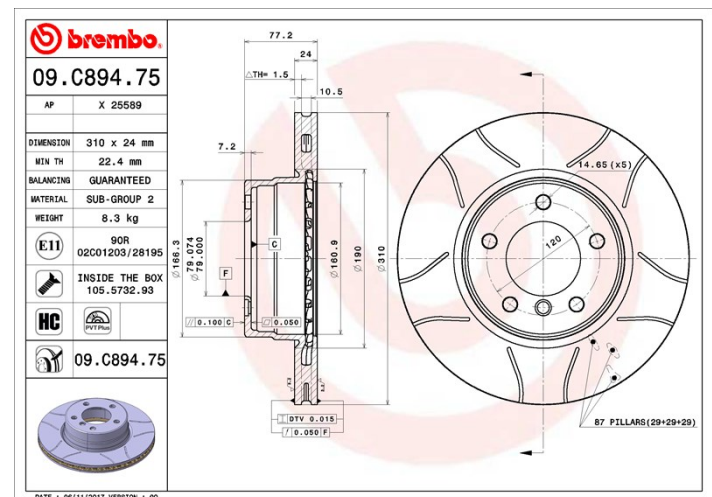

Disc 09.C894.75

Disc technical data

Axle Front

Diameter
310 mm

Overall height (A)
77,2 mm

Centring diameter (B)
79 mm

Number of holes (C)
5

Thickness (TH)
24 mm

Minimum thickness
22,4 mm

Tightening torque
Nm

Unit per box
2

EANCode
8020584231913

Brand part numbers

Brembo
09.C894.75

AP
X 25589

Technical specifications