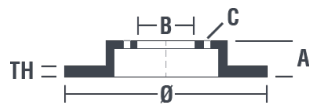

Disc 09.C894.75

Disc technical data

Axle Front

Diameter
310 mm

Overall height (A)
77,2 mm

Centring diameter (B)
79 mm

Number of holes (C)
5

Thickness (TH)
24 mm

Minimum thickness
22,4 mm

Tightening torque
Nm

Unit per box
2

EANCode
8020584231913

Brand part numbers

Brembo
09.C894.75

AP
X 25589

Technical specifications