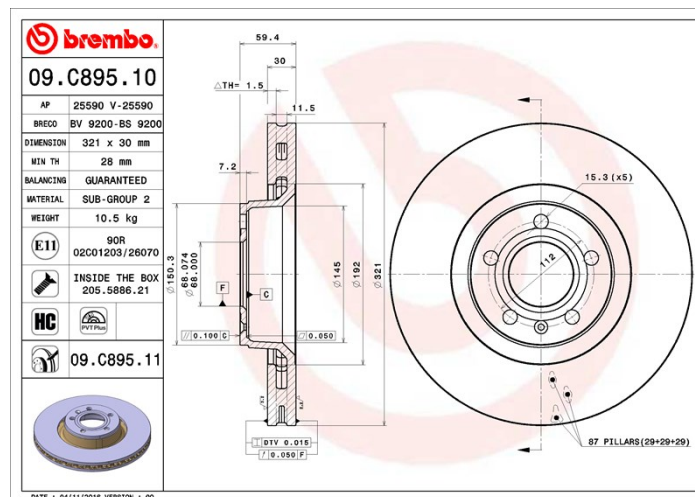

Disc 09.C895.11

Disc technical data

Axle Front

Diameter
321 mm

Overall height (A)
59,4 mm

Centring diameter (B)
68 mm

Number of holes (C)
5

Thickness (TH)
30 mm

Minimum thickness
28 mm

Tightening torque
120 Nm

Unit per box
1

EANCode
8020584224236

Brand part numbers

Brembo
09.C895.11

AP
25590 V

Breco
BV 9200

Technical specifications

PVT vented disc

The PVT disc uses, in its ventilation chamber, pillars instead of vanes. Disc cooling capacity is enhanced by an extra 40% and therefore provides more resistance against thermal cracking.