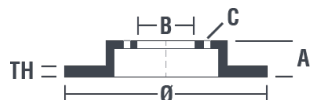

Tightening torque
Nm

Unit per box
1

EANCode
8020584228975

Brand part numbers

Brembo
09.C936.11

AP
25619 V

Breco
BV 9229

09.C936.11	
AP	25619 V
BRECO	BV 9229
DIMENSION	345 x 30 mm
MIN TH	27.5 mm
BALANCING	GUARANTEED
MATERIAL	SUB-GROUP 2
WEIGHT	12 kg