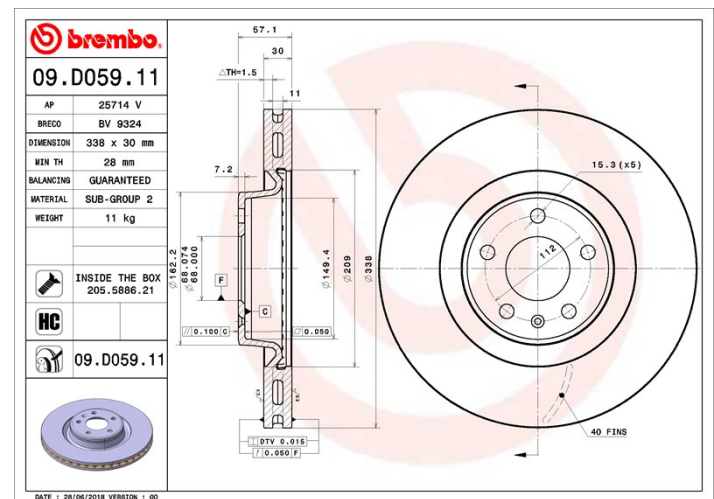

Disc technical data

Axle Front

Diameter
338 mm

Overall height (A)
57,1 mm

Centring diameter (B)
68 mm

Number of holes (C)
5

Thickness (TH)
30 mm

Minimum thickness
28 mm

Tightening torque
Nm

Unit per box
1

EANCode
8020584234181

Brand part numbers

Brembo
09.D059.11

AP
25714 V

Breco
BV 9324

Technical specifications