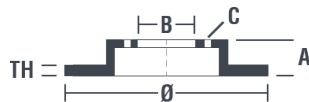

Disc technical data

Axle Front

Diameter
348 mm

Overall height (A)
66,1 mm

Centring diameter (B)
67 mm

Number of holes (C)
5

Thickness (TH)
36 mm

Minimum thickness
34,4 mm

Tightening torque
Nm

Unit per box
1

EANCode
8020584223598