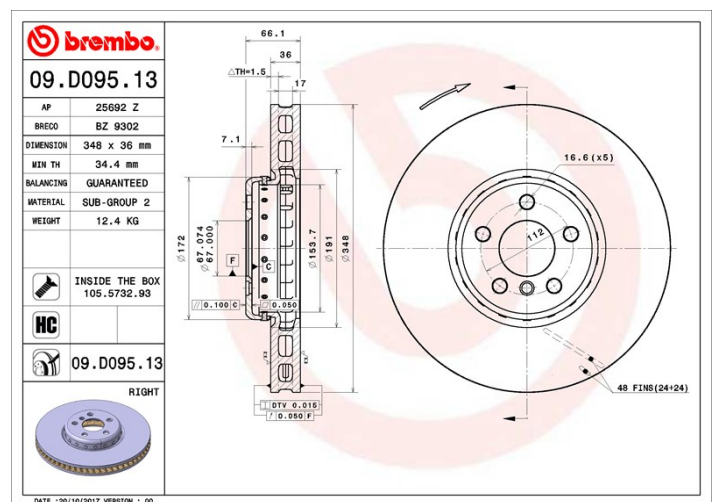

## Disc technical data

**Axle** Front

**Diameter**  
348 mm

**Overall height (A)**  
66,1 mm

**Centring diameter (B)**  
67 mm

**Number of holes (C)**  
5

**Thickness (TH)**  
36 mm

**Minimum thickness**  
34,4 mm

**Tightening torque**   
Nm

**Unit per box**  
1

**EANCode**  
8020584223598

## Technical specifications