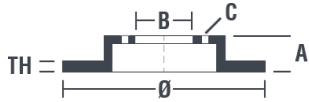

Disc technical data

Axle Front

Diameter
335 mm

Overall height (A)
45,1 mm

Centring diameter (B)
67 mm

Number of holes (C)
5

Thickness (TH)
30 mm

Minimum thickness
28,4 mm

Tightening torque
Nm

Unit per box
1

EANCode
8020584235287

Brand part numbers

Brembo
09.D179.21

AP
25725 V

Breco
BV 9335

Technical specifications

High Carbon disc (HC)

Thanks to the high percentage of carbon in the chemical composition of the cast iron, the HC disc provides greater damping coefficient, able to reduce vibration and noise while driving.

HC

Disc with fixing screw

By supplying the fixing screw in the disc box, Brembo provides extra help to the mechanic if the original screw is rusty or worn to such an extent as to prevent or make it difficult to reuse.

UV Disc

The UV coating process provides a superior corrosion resistance and full disc protection.

Compatible vehicles

MINI

Model	Type	Kw	Year
MINI (F55)	Cooper	100	09/13 -
MINI (F55)	Cooper D	85	10/13 -
MINI (F55)	Cooper S	120	09/13 -
MINI (F55)	Cooper S	141	09/13 -
MINI (F55)	Cooper S JCW	155	09/13 -