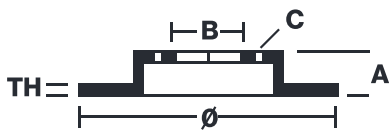

## 09.D898.23

Composite brake disc 09.D898.23 belongs to Brembo Premium Line

The Composite brake disc is dedicated to the highest-performance BMW applications and is perfectly interchangeable with the original disc. It has an aluminium hat connected to the special cast iron braking surface by steel pins. This solution makes the disc lighter for improved handling of the car.

### Technical specifications

EAN code  
**8020584238295**

Axle  
**Front right**

Diameter Ø  
**395 mm**

Thickness (TH)  
**36 mm**

Height (A)  
**66 mm**

Number of holes (C)  
**5**

Brake disc type  
**Ventilated**