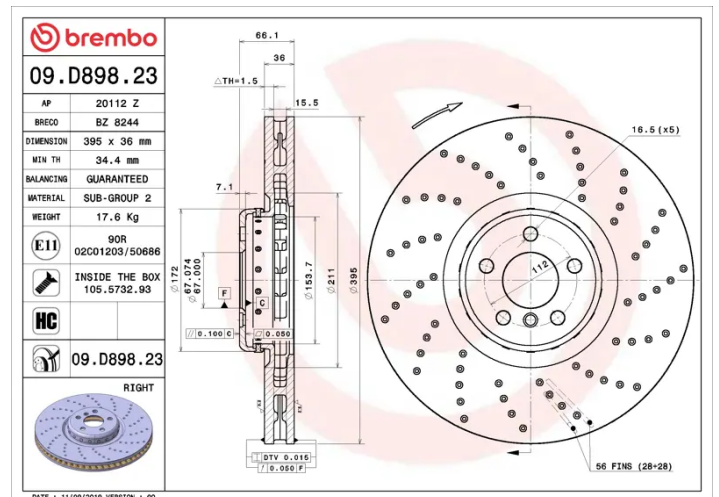

### Technical specifications

EAN code  
**8020584238295**

Axle  
**Front right**

Diameter Ø  
**395 mm**

Thickness (TH)  
**36 mm**

Height (A)  
**66 mm**

Number of holes (C)  
**5**

Brake disc type  
**Ventilated**

Centering (B)  
**67 mm**

Min. thickness  
**34,4 mm**