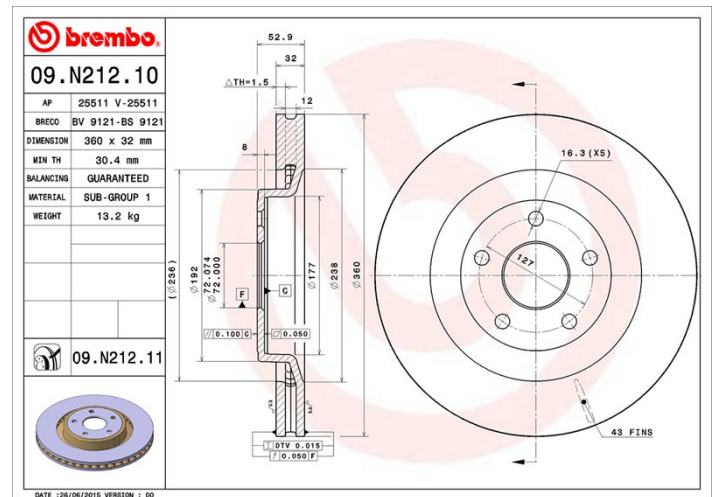

Brand part numbers

Brembo
09.N212.10

AP
25511

Breco
BS 9121

Technical specifications

Compatible vehicles

JEEP			
Model	Type	Kw	Year
GRAND CHEROKEE III (MH, WK)	6.1 SRT8 4x4	313	03/06 12/10

OE Part number

Compatible OE codes

JEEP	5290733AA
JEEP	5290733AB