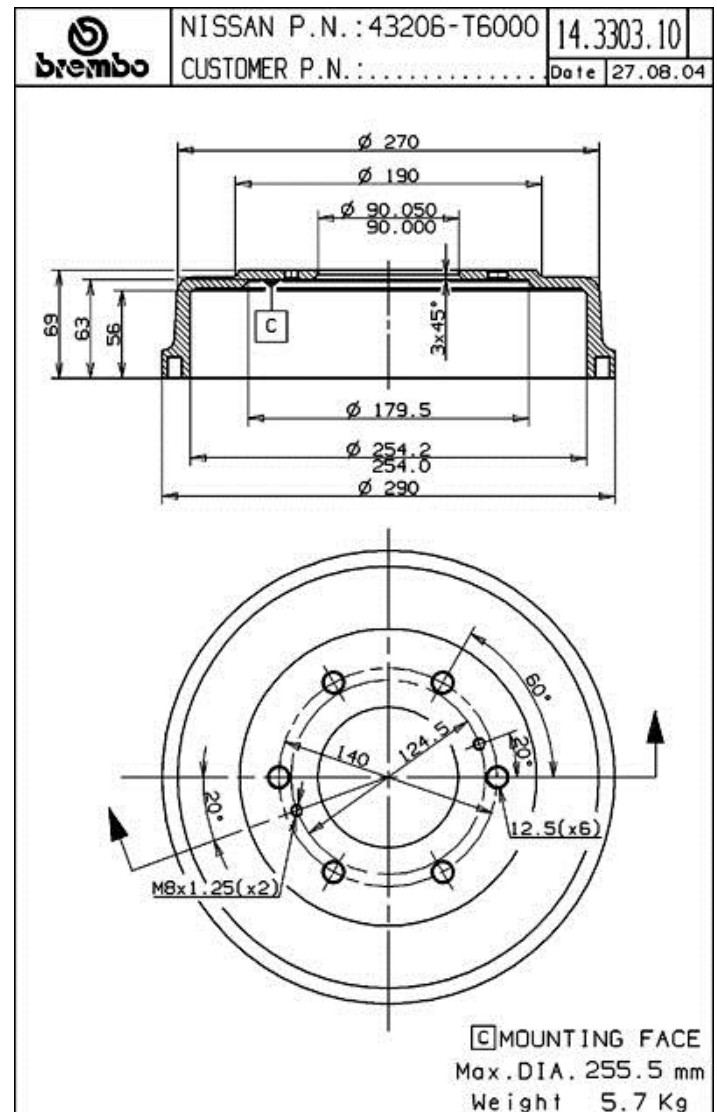

Drum 14.3303.10

Drum technical data

Axle Rear

Diameter (Diameter)
254.00 mm

Maximum diameter (Maximum diameter)
255.50 mm

Maximum diameter
255.50 mm

Width
56.00 mm

Centring diameter (B)
90 mm

Overall height (C)
69.00 mm

Number of holes (D)
6.00

Bearing Kit

EANCode
8020584330319

Compatible vehicles

NISSAN			
Model	Type	Kw	Year
PICK UP (720)	1.8	59	01/83 03/86
PICK UP (720)	2.3 D	51	04/83 03/86

URVAN Box (E23)	2.0	55	07/81 11/82
URVAN Box (E23)	2.2 D	47	07/81 11/82
URVAN Box (E23)	2.3 D	50	11/82 05/87
URVAN Bus (E23)	2.0 (E23B)	64	12/82 11/88
URVAN Bus (E23)	2.3 D (E23B)	51	04/85 11/88