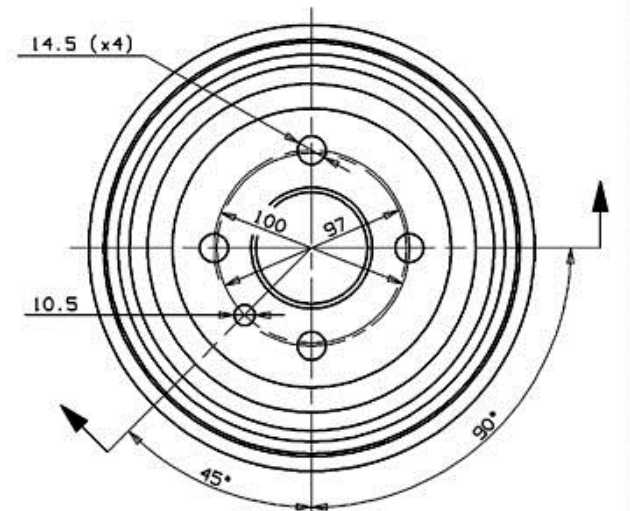

Drum 14.4718.10

Drum technical data

Axle Rear

Diameter (Diameter)
200.00 mm

Maximum diameter (Maximum diameter)
201.00 mm

Maximum diameter
201.00 mm

Width
37.50 mm

Centring diameter (B)
57 mm

Overall height (C)
56.50 mm

Number of holes (D)
4.00

Bearing Kit

EANCode
8020584471814

	OPEL P.N.: 568 053	14.4718.10
	CUSTOMER P.N.:	Date 28.12.98

MOUNTING FACE
 Max. DIA. 201 mm
 Weight 2.5 Kg

Compatible vehicles