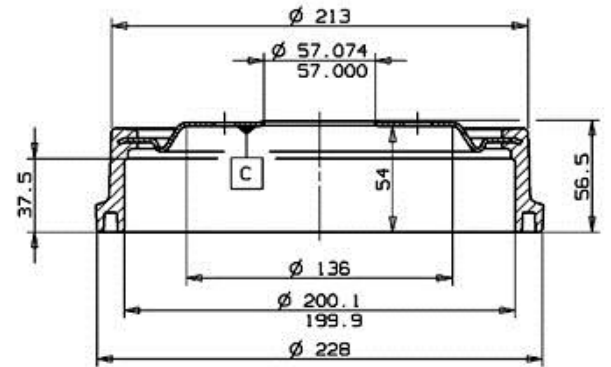

Drum 14.4718.10

Drum technical data

Axle Rear

Diameter (Diameter)
200.00 mm

Maximum diameter (Maximum diameter)
201.00 mm

Maximum diameter
201.00 mm

Width
37.50 mm

Centring diameter (B)
57 mm

Overall height (C)
56.50 mm

Number of holes (D)
4.00

Bearing Kit

EANCode
8020584471814

	OPEL P.N.: 568 053	14.4718.10
	CUSTOMER P.N.:	Date 28.12.98

MOUNTING FACE
 Max. DIA. 201 mm
 Weight 2.5 Kg

Compatible vehicles