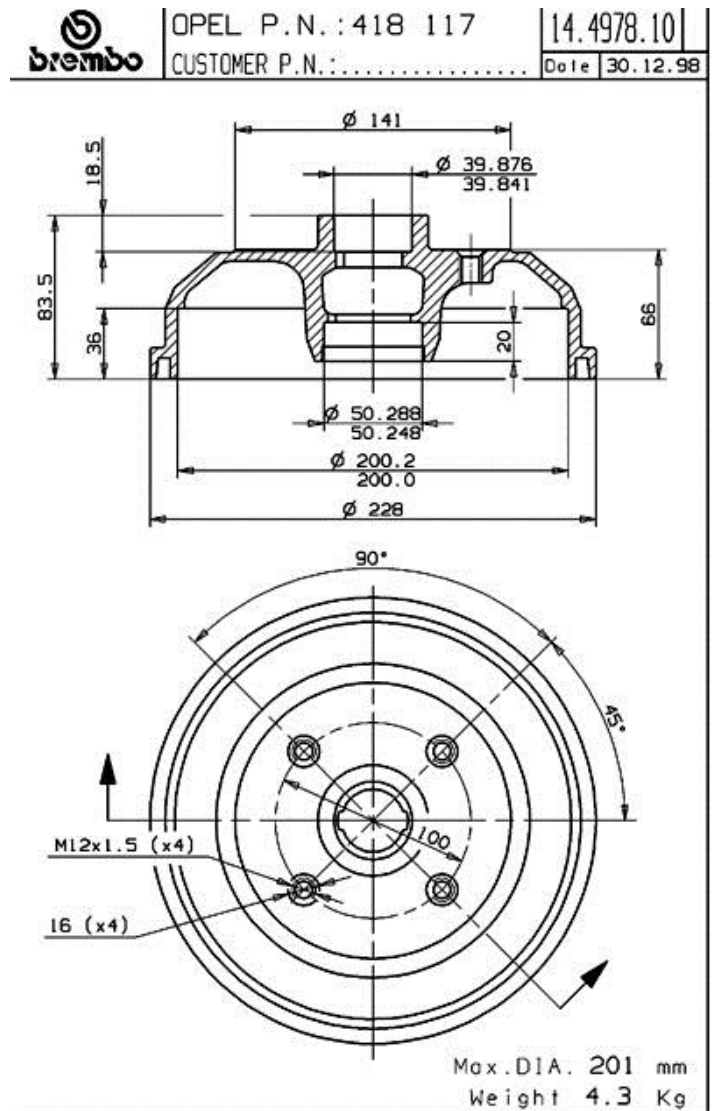

Drum 14.4978.10

Drum technical data

Axle Rear

Diameter (Diameter)
200.00 mm

Maximum diameter (Maximum diameter)
201.00 mm

Maximum diameter
201.00 mm

Width
36.00 mm

Centring diameter (B)
39,9-50,3 mm

Overall height (C)
83.50 mm

Number of holes (D)
4.00

Bearing Kit

EANCode
8020584497814

Compatible vehicles

CHEVROLET

Model	Type	Kw	Year
CORSA Pickup	1.0	44	08/97 07/00