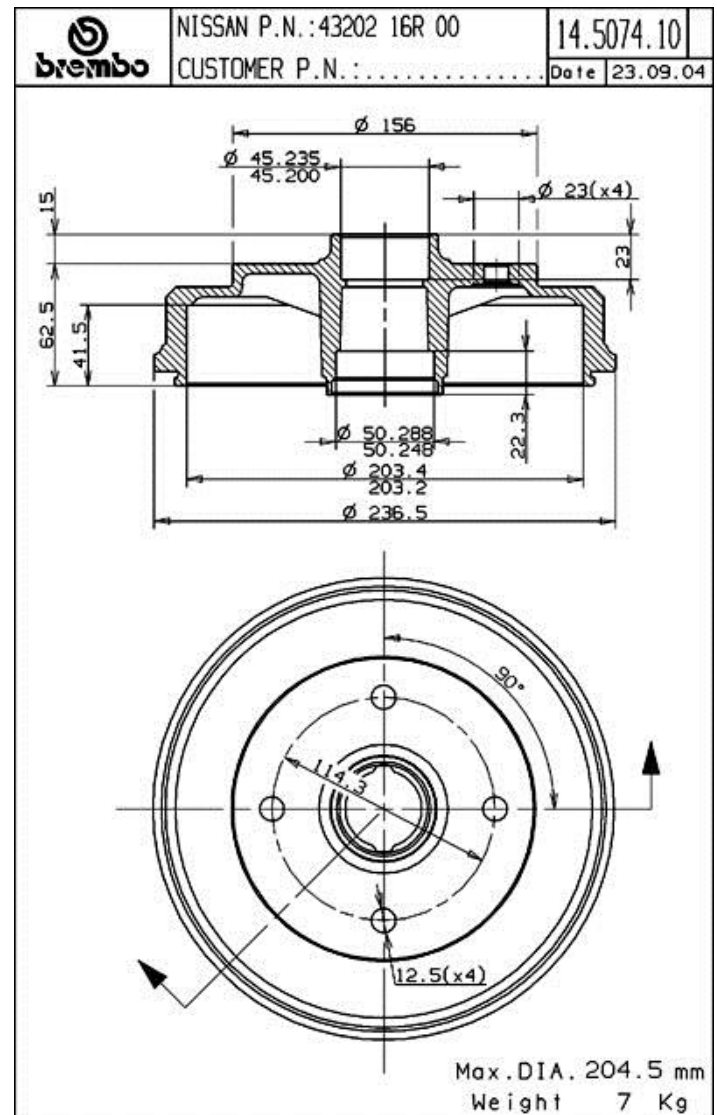

Drum 14.5074.10

Drum technical data

Axle Rear

Diameter (Diameter)
203.00 mm

Maximum diameter (Maximum diameter)
204.50 mm

Maximum diameter
204.50 mm

Width
41.50 mm

Centring diameter (B)
45,2-50,3 mm

Overall height (C)
82.00 mm

Number of holes (D)
4.00

Bearing Kit

EANCode
8020584507414

Compatible vehicles

NISSAN			
Model	Type	Kw	Year
PRAIRIE (M10, NM10)	2.0 4x4 (NM10)	68	06/86 09/88

OE Part number

Compatible OE codes

NISSAN

4320216R00
