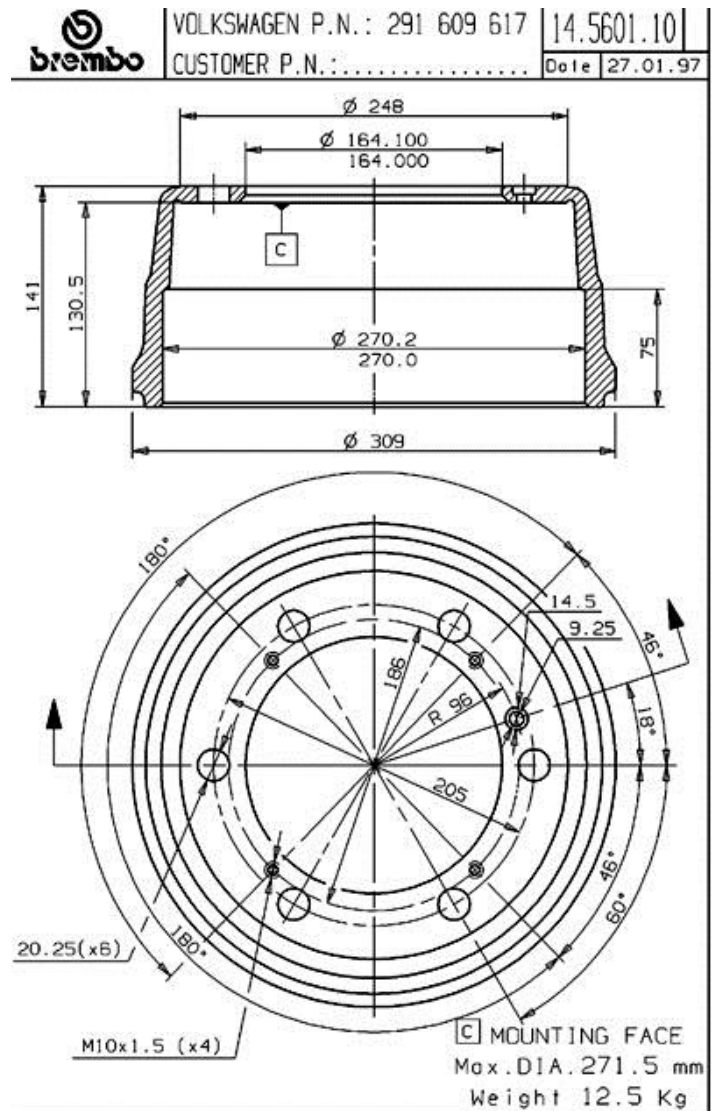

Drum 14.5601.10

Drum technical data

Axle Rear

Diameter (Diameter)
270.00 mm

Maximum diameter (Maximum diameter)
271.50 mm

Maximum diameter
271.50 mm

Width
75.00 mm

Centring diameter (B)
164 mm

Overall height (C)
141.00 mm

Number of holes (D)
6.00

Bearing Kit

EANCode
8020584560112

Compatible vehicles

VW

Model	Type	Kw	Year
LT 28-35 I Box (281-363)	2.0	55	04/75 09/83