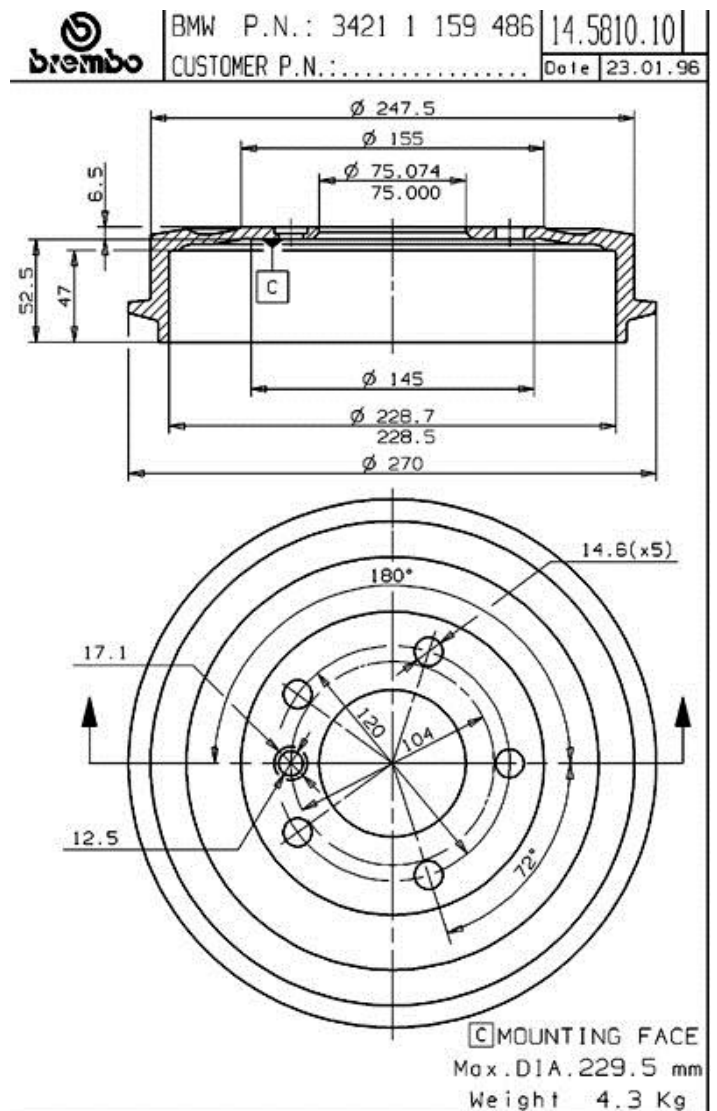

Drum 14.5810.10

Drum technical data

Axle Rear

Diameter (Diameter)
228.00 mm

Maximum diameter (Maximum diameter)
229.50 mm

Maximum diameter
229.50 mm

Width
47.00 mm

Centring diameter (B)
75 mm

Overall height (C)
59.00 mm

Number of holes (D)
5.00

Bearing Kit

EANCode
8020584581018

Compatible vehicles

BMW

Model	Type	Kw	Year
3 (E36)	316 i	75	09/90 09/93

3 Compact (E36)	316 g	75	03/94 08/00
3 Compact (E36)	316 i	75	03/94 08/00
3 Convertible (E30)	318 i	83	09/90 10/93
3 Convertible (E36)	318 i	85	01/94 04/99
3 Coupe (E36)	316 i	75	09/93 04/99
3 Touring (E36)	316 i	75	01/96 10/99