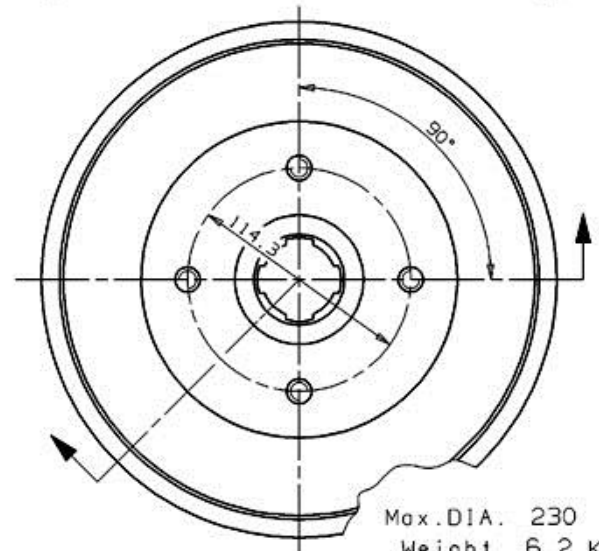

Drum 14.7083.10

Drum technical data

Axle Rear

Diameter (Diameter)
228.00 mm

Maximum diameter (Maximum diameter)
230.00 mm

Maximum diameter
230.00 mm

Width
47.00 mm

Centring diameter (B)
45,2-54 mm

Overall height (C)
78.00 mm

Number of holes (D)
4.00

Bearing Kit

EANCode
8020584708316

NISSAN P.N.: 43203-09E00

14.7083.10

CUSTOMER P.N.:

Date 29.11.97