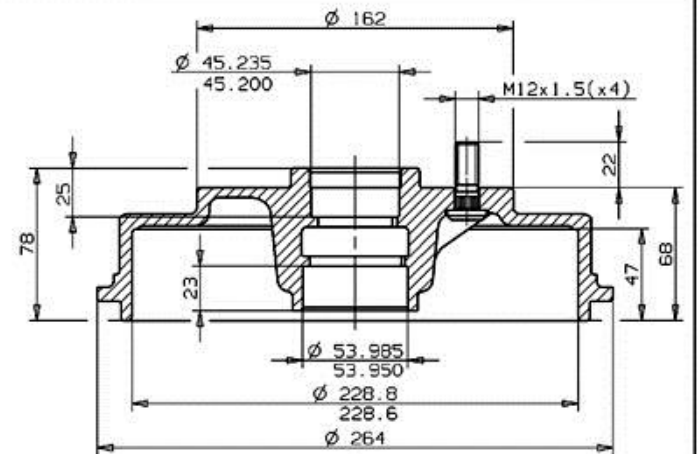

Drum 14.7083.10

Drum technical data

Axle Rear

Diameter (Diameter)
228.00 mm

Maximum diameter (Maximum diameter)
230.00 mm

Maximum diameter
230.00 mm

Width
47.00 mm

Centring diameter (B)
45,2-54 mm

Overall height (C)
78.00 mm

Number of holes (D)
4.00

Bearing Kit

EANCode
8020584708316

NISSAN P.N.: 43203-09E00

14.7083.10

CUSTOMER P.N.:

Date 29.11.97