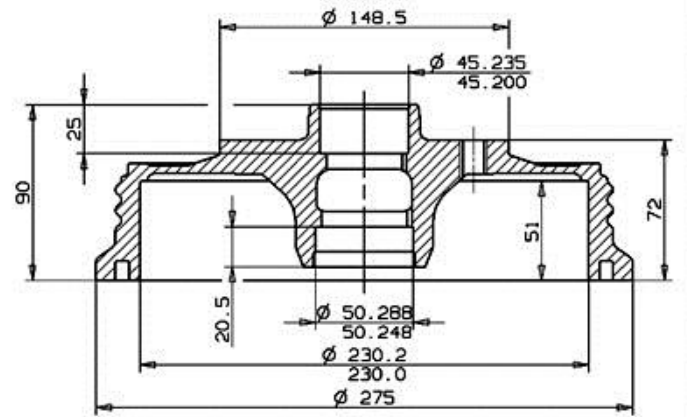

Drum 14.7242.10

Drum technical data

Axle Rear

Diameter (Diameter)
230.00 mm

Maximum diameter (Maximum diameter)
231.00 mm

Maximum diameter
231.00 mm

Width
51.00 mm

Centring diameter (B)
45-50,3 mm

Overall height (C)
90.00 mm

Number of holes (D)
5.00

Bearing Kit

EANCode
8020584724217

brembo | AUDI P.N.: 4 AO 501 615 A | 14.7242.10 |
brembo | CUSTOMER P.N.: | Date 21.12.98

Compatible vehicles

AUDI			
Model	Type	Kw	Year
100 (4A2, C4)	2.0	74	12/90 07/94
100 (4A2, C4)	2.0 E	85	12/90 07/94