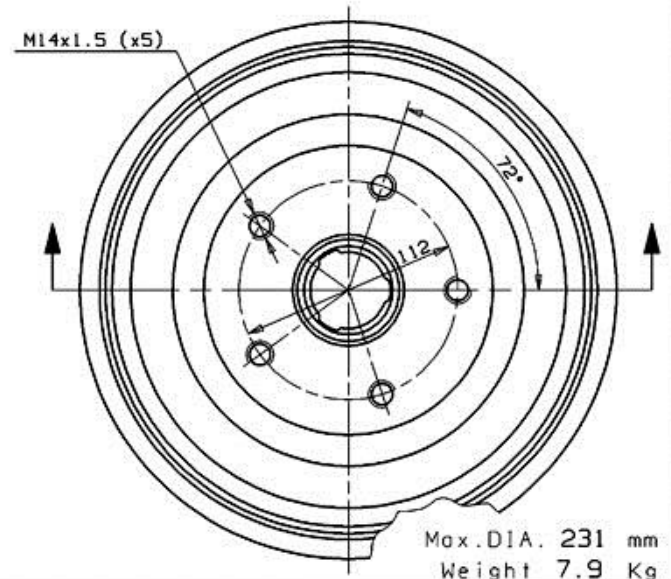

Drum 14.7242.10

Drum technical data

Axle Rear

Diameter (Diameter)
230.00 mm

Maximum diameter (Maximum diameter)
231.00 mm

Maximum diameter
231.00 mm

Width
51.00 mm

Centring diameter (B)
45-50,3 mm

Overall height (C)
90.00 mm

Number of holes (D)
5.00

Bearing Kit

EANCode
8020584724217

brembo | AUDI P.N.: 4 AO 501 615 A | 14.7242.10 |
brembo | CUSTOMER P.N.: | Date 21.12.98

Compatible vehicles

AUDI			
Model	Type	Kw	Year
100 (4A2, C4)	2.0	74	12/90 07/94
100 (4A2, C4)	2.0 E	85	12/90 07/94

100 (4A2, C4)	2.4 D	60	12/90 07/94
100 Avant (4A5, C4)	2.0 E	74	09/91 07/94
100 Avant (4A5, C4)	2.0 E	85	09/91 07/94
100 Avant (4A5, C4)	2.4 D	60	12/90 07/94

OE Part number

Compatible OE codes

AUDI	4A0501615A
------	------------