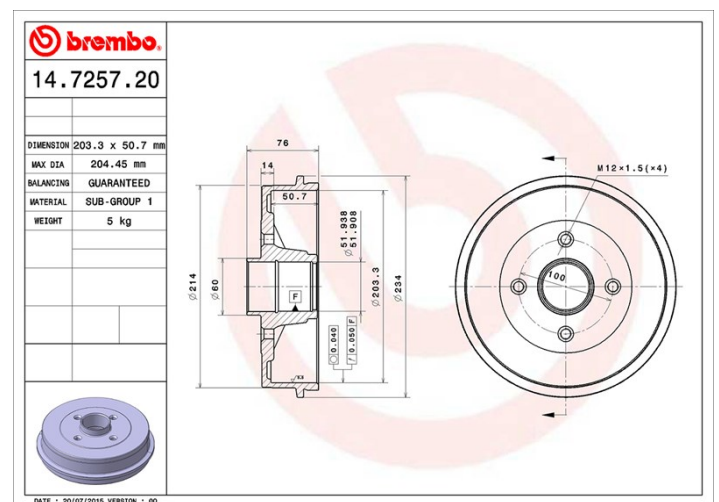

Drum technical data

Axle Rear

Diameter (Diameter)
203.00 mm

Maximum diameter (Maximum diameter)
204.45 mm

Maximum diameter
204.45 mm

Width
50.50 mm

Centring diameter (B)
51,9 mm

Overall height (C)
76.00 mm

Number of holes (D)
4.00

Bearing Kit

EANCode
8020584725726

Compatible vehicles

DACIA

Model	Type	Kw	Year
LOGAN (LS_)	1.2 16V	55	02/06 -
LOGAN (LS_)	1.2 16V LPG	55	02/06 -
LOGAN (LS_)	1.4 (LSOA, LSOC, LSOE, LSOG)	55	09/04 -
LOGAN (LS_)	1.4 MPI LPG (LS0C)	55	02/06 -
LOGAN (LS_)	1.5 dCi (LS04)	55	05/10 -
LOGAN (LS_)	1.5 dCi (LS04)	65	05/10 -
LOGAN (LS_)	1.5 dCi (LS0J, LS0Y)	48	09/05 -
LOGAN (LS_)	1.5 dCi (LS0K)	50	01/06 -
LOGAN (LS_)	1.5 dCi (LS0W)	63	09/07 -
LOGAN (LS_)	1.6 (LSOB, LSOD, LSOF, LSOH)	64	09/04 -