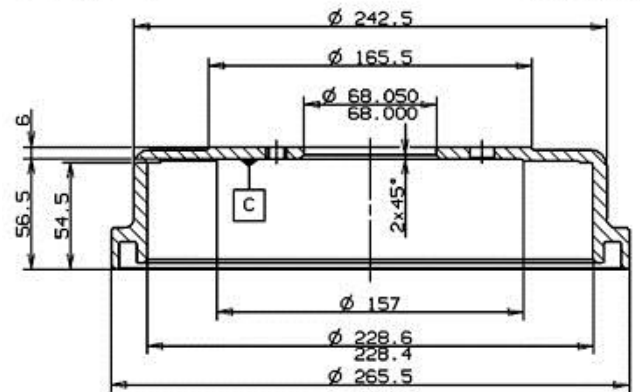

Drum 14.7743.10

Drum technical data

Axle Rear

Diameter (Diameter)
228.00 mm

Maximum diameter (Maximum diameter)
230.00 mm

Maximum diameter
230.00 mm

Width
54.50 mm

Centring diameter (B)
68 mm

Overall height (C)
62.50 mm

Number of holes (D)
4.00

Bearing Kit

EANCode
8020584774311

	NISSAN P.N.: 40206-Y9500.	14.7743.10
	CUSTOMER P.N.:	Date 21.06.04

Compatible vehicles

NISSAN

Model	Type	Kw	Year
VANETTE Box (C22)	1.5	51	10/86 12/95
VANETTE Box (C22)	2.0 D	49	07/91 01/95