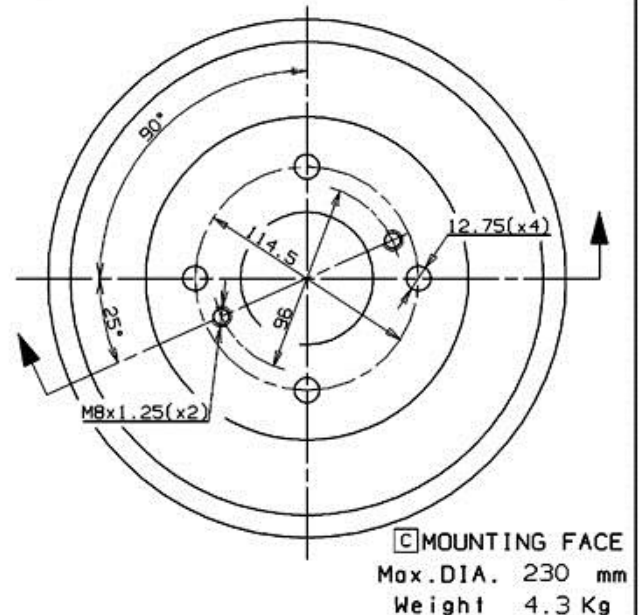

Drum 14.7743.10

Drum technical data

Axle Rear

Diameter (Diameter)
228.00 mm

Maximum diameter (Maximum diameter)
230.00 mm

Maximum diameter
230.00 mm

Width
54.50 mm

Centring diameter (B)
68 mm

Overall height (C)
62.50 mm

Number of holes (D)
4.00

Bearing Kit

EANCode
8020584774311

	NISSAN P.N.: 40206-Y9500.	14.7743.10
	CUSTOMER P.N.:	Date 21.06.04

Compatible vehicles

NISSAN

Model	Type	Kw	Year
VANETTE Box (C22)	1.5	51	10/86 12/95
VANETTE Box (C22)	2.0 D	49	07/91 01/95

VANETTE Bus (C22)	1.5	51	10/86 12/95
VANETTE Bus (C22)	2.0	66	07/87 08/94
VANETTE Bus (C22)	2.0 D (ULC22)	47	10/86 12/95
VANETTE Bus (C22)	2.4 i (SLC22)	74	10/86 12/95
VANETTE Bus (C22)	2.4 i (SLC22)	77	10/86 12/95