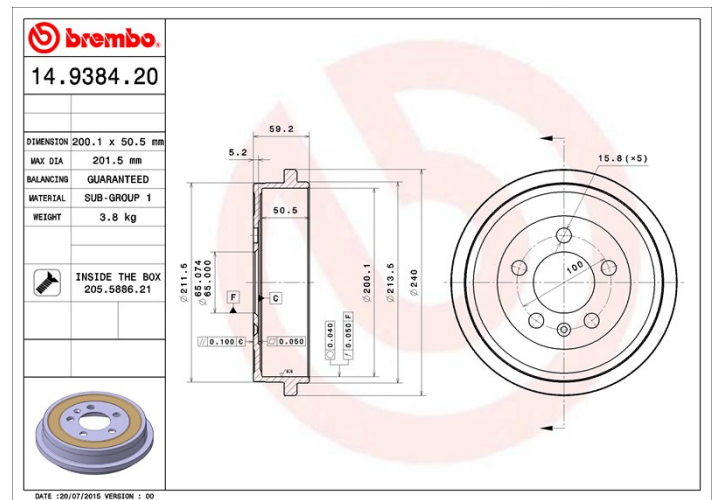

Drum 14.9384.20

Drum technical data

Axle Rear

Diameter (Diameter)
200.00 mm

Maximum diameter (Maximum diameter)
201.50 mm

Maximum diameter
201.50 mm

Width
50.50 mm

Centring diameter (B)
65 mm

Overall height (C)
59.00 mm

Number of holes (D)
5.00

Bearing Kit

EANCode
8020584938423

Compatible vehicles

AUDI

Model	Type	Kw	Year
A2 (8Z0)	1.4	55	02/00 08/05
A2 (8Z0)	1.4 TDI	55	02/00 08/05

SEAT