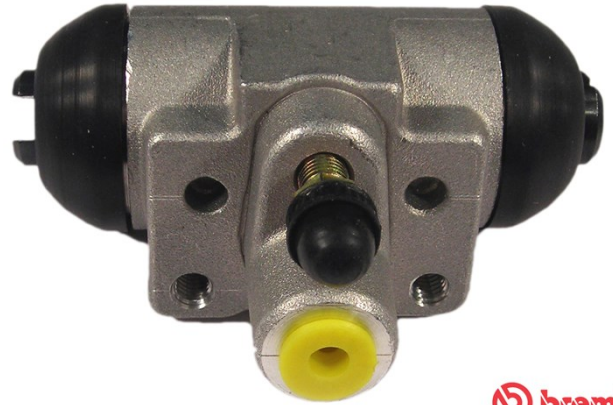

Brake wheel cylinder A 12 856

Brake wheel cylinder technical data

Axle Rear

Diameter
23,81 mm

Thread
10 x 1

Braking system

Material
Aluminium

Position

EANCode
8432509630136

Compatible vehicles

ISUZU				
Model	Type	Kw	Year	
D-MAX I (TFR, TFS)	2.5 DiTD 4x4 (TFS86_)	100	01/07 06/12	
D-MAX I (TFR, TFS)	2.5 DiTD 4x4 (TFS86_)	74	05/02 06/12	
D-MAX I (TFR, TFS)	3.0 DiTD (TFR85_)	120	01/07 06/12	
D-MAX I (TFR, TFS)	3.0 DiTD 4x4 (TFS85_)	120	01/07 06/12	
D-MAX I (TFR, TFS)	3.0 DiTD 4x4 (TFS85_)	96	05/02 06/12	
D-MAX II (TFR, TFS)	2.5 CRDi (TFR86J)	120	06/12 -	
D-MAX II (TFR, TFS)	2.5 CRDi 4x4 (TFS86J)	120	06/12 -	
D-MAX II Platform/Chassis (TFR, TFS)	2.5 CRDi	120	06/12 -	
D-MAX II Platform/Chassis (TFR, TFS)	2.5 CRDi 4WD	120	06/12 -	