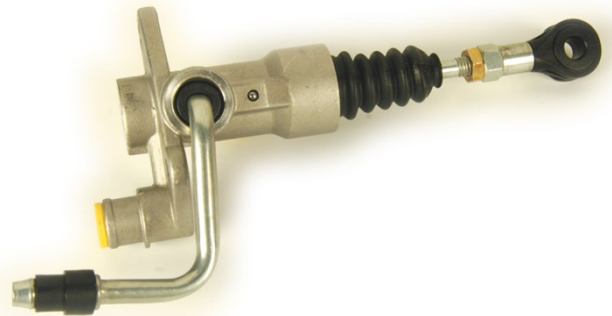

# Clutch master cylinder C 85 007

## Clutch master cylinder technical data

<b>Axle</b>	<b>Diameter</b> 19,05 mm
<b>Thread</b> 12 x 1	<b>Braking system</b> ATE
<b>Material</b> Aluminium	<b>EANCode</b> 8432509606773