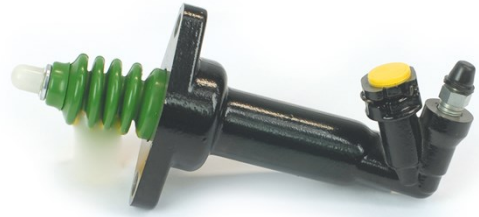

Clutch wheel cylinder E 85 006

Clutch wheel cylinder technical data

Axle	Diameter 19,05 mm
Thread	Braking system FTE
Material Aluminium	EANCode 8432509608166

Compatible vehicles

AUDI				
Model	Type	Kw	Year	
A1 (8X1, 8XK)	1.2 TFSI	63	05/10 04/15	
A1 (8X1, 8XK)	1.4 TDI	66	11/14 10/18	
A1 (8X1, 8XK)	1.4 TFSI	136	01/11 04/15	
A1 (8X1, 8XK)	1.4 TFSI	103	04/12 04/15	
A1 (8X1, 8XK)	1.4 TFSI	90	05/10 04/15	
A1 (8X1, 8XK)	1.6 TDI	66	03/11 04/15	
A1 (8X1, 8XK)	1.6 TDI	77	05/10 04/15	
A1 (8X1, 8XK)	1.6 TDI	85	11/14 10/18	
A1 (8X1, 8XK)	2.0 TDI	100	05/12 04/15	
A1 (8X1, 8XK)	2.0 TDI	105	09/11 04/15	
A1 (8X1, 8XK)	2.0 TFSI quattro	188	03/12 11/12	
A1 Sportback (8XA, 8XF)	1.2 TFSI	63	01/12 04/15	
A1 Sportback (8XA, 8XF)	1.4 TDI	66	11/14 10/18	
A1 Sportback (8XA, 8XF)	1.4 TFSI	103	04/12 04/15	
A1 Sportback (8XA, 8XF)	1.4 TFSI	90	11/11 04/15	
A1 Sportback (8XA, 8XF)	1.4 TFSI	136	11/11 04/15	
A1 Sportback (8XA, 8XF)	1.6 TDI	66	11/11 04/15	
A1 Sportback (8XA, 8XF)	1.6 TDI	77	11/11 04/15	