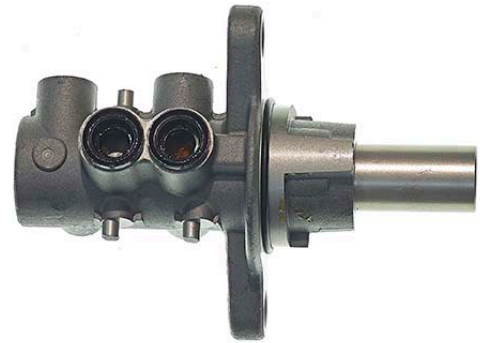

Brake master cylinder M 23 138

Brake master cylinder technical data

Diameter
23,8 mm

Thread
10 X 1 (2)

Braking system
Bosch

Material
Aluminium

Position

Compatible vehicles

FIAT

Model	Type	Kw	Year
DOBLO Box Body / Estate (263_)	1.4	88	10/11 -
DOBLO Box Body / Estate (263_)	1.4 Natural Power	88	06/10 -
DOBLO Box Body / Estate (263_)	1.6 D Multijet	66	02/10 -
DOBLO Box Body / Estate (263_)	1.6 D Multijet	77	02/10 -
DOBLO MPV (263_)	1.4	88	10/11 -
DOBLO MPV (263_)	1.4 Natural Power	88	02/10 -
DOBLO Platform/Chassis (263_)	1.3 D Multijet	66	02/10 -
DOBLO Platform/Chassis (263_)	1.4	70	04/10 -
DOBLO Platform/Chassis (263_)	1.6 D Multijet	66	02/10 -
DOBLO Platform/Chassis (263_)	1.6 D Multijet	77	02/10 -
DOBLO Platform/Chassis (263_)	1.6 D Multijet	74	02/11 -
DOBLO Platform/Chassis (263_)	2.0 D Multijet	99	02/10 -

OPEL

Model	Type	Kw	Year
COMBO Box Body / Estate (X12)	1.3 CDTI (B05)	66	02/12 -
COMBO Box Body / Estate (X12)	1.4 (B05)	70	02/12 -
COMBO Box Body / Estate (X12)	1.4 (B05)	88	02/12 -
COMBO Box Body / Estate (X12)	1.6 CDTI (B05)	66	02/12 -
COMBO Box Body / Estate (X12)	1.6 CDTI (B05)	74	02/12 -

VAUXHALL

Model	Type	Kw	Year
COMBO Mk III (D) Box Body / Estate (X12)	1.3 CDTi	66	11/11 -
COMBO Mk III (D) Box Body / Estate (X12)	1.4	70	11/11 -
COMBO Mk III (D) Box Body / Estate (X12)	1.6 CDTi	66	11/11 -
COMBO Mk III (D) Box Body / Estate (X12)	1.6 CDTi	74	11/11 -
COMBO Mk III (D) Box Body / Estate (X12)	2.0 CDTi	99	11/11 -