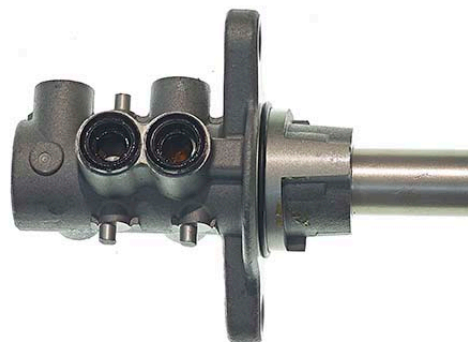

Brake master cylinder M 23 138

Brake master cylinder technical data

Diameter
23,8 mm

Thread
10 X 1 (2)

Braking system
Bosch

Material
Aluminium

Position

Compatible vehicles

FIAT

Model	Type	Kw	Year
DOBLO Box Body / Estate (263_)	1.3 D Multijet	66	02/10 -
DOBLO Box Body / Estate (263_)	1.3 D Multijet	55	11/13 -
DOBLO Box Body / Estate (263_)	1.4	70	02/10 -
DOBLO Box Body / Estate (263_)	1.4	88	10/11 -
DOBLO Box Body / Estate (263_)	1.4 Natural Power	88	06/10 -
DOBLO Box Body / Estate (263_)	1.6 D Multijet	66	02/10 -
DOBLO Box Body / Estate (263_)	1.6 D Multijet	74	02/10 -
DOBLO Box Body / Estate (263_)	1.6 D Multijet	77	02/10 -
DOBLO Box Body / Estate (263_)	2.0 D Multijet	99	02/10 -
DOBLO MPV (263_)	1.3 D Multijet	66	02/10 -
DOBLO MPV (263_)	1.4	70	02/10 -
DOBLO MPV (263_)	1.4	88	10/11 -
DOBLO MPV (263_)	1.4 Natural Power	88	02/10 -
DOBLO MPV (263_)	1.6 D Multijet	66	02/10 -
DOBLO MPV (263_)	1.6 D Multijet	77	02/10 -
DOBLO MPV (263_)	1.6 D Multijet	70	03/15 -
DOBLO MPV (263_)	1.6 D Multijet	88	03/15 -
DOBLO MPV (263_)	2.0 D Multijet	99	02/10 -
DOBLO Platform/Chassis (263_)	1.3 D Multijet	66	02/10 -

DOBLO Platform/Chassis (263_)	1.3 D Multijet	55	11/13 -
DOBLO Platform/Chassis (263_)	1.4	70	04/10 -
DOBLO Platform/Chassis (263_)	1.6 D Multijet	66	02/10 -
DOBLO Platform/Chassis (263_)	1.6 D Multijet	77	02/10 -
DOBLO Platform/Chassis (263_)	1.6 D Multijet	74	02/11 -
DOBLO Platform/Chassis (263_)	2.0 D Multijet	99	02/10 -

VAUXHALL

Model	Type	Kw	Year
COMBO Mk III (D) Box Body / Estate (X12)	1.3 CDTi	66	11/11 -
COMBO Mk III (D) Box Body / Estate (X12)	1.4	70	11/11 -
COMBO Mk III (D) Box Body / Estate (X12)	1.4 CNG	88	11/11 -
COMBO Mk III (D) Box Body / Estate (X12)	1.6 CDTi	66	11/11 -
COMBO Mk III (D) Box Body / Estate (X12)	1.6 CDTi	74	11/11 -
COMBO Mk III (D) Box Body / Estate (X12)	2.0 CDTi	99	11/11 -