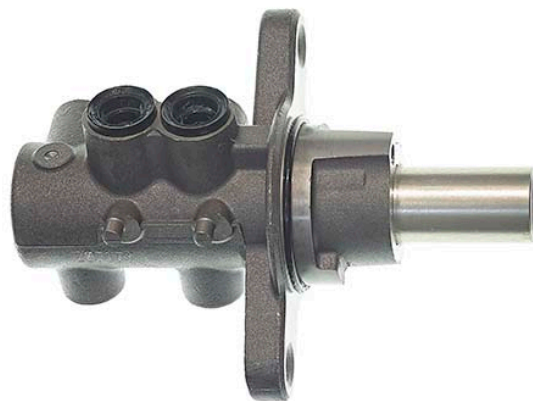

Brake master cylinder M 23 139

Brake master cylinder technical data

Diameter
23,8 mm

Thread
10 x 1 (2)

Braking system
Bosch

Material
Aluminium

Position

Compatible vehicles

FIAT

Model	Type	Kw	Year
DOBLO Box Body / Estate (263_)	1.4	88	10/11 -
DOBLO Box Body / Estate (263_)	1.4 Natural Power	88	06/10 -
DOBLO Box Body / Estate (263_)	1.6 D Multijet	66	02/10 -
DOBLO Box Body / Estate (263_)	1.6 D Multijet	77	02/10 -
DOBLO MPV (263_)	1.4	88	10/11 -
DOBLO MPV (263_)	1.4 Natural Power	88	02/10 -
DOBLO Platform/Chassis (263_)	1.3 D Multijet	66	02/10 -
DOBLO Platform/Chassis (263_)	1.4	70	04/10 -
DOBLO Platform/Chassis (263_)	1.6 D Multijet	66	02/10 -
DOBLO Platform/Chassis (263_)	1.6 D Multijet	77	02/10 -
DOBLO Platform/Chassis (263_)	1.6 D Multijet	74	02/11 -
DOBLO Platform/Chassis (263_)	2.0 D Multijet	99	02/10 -

OPEL

Model	Type	Kw	Year
COMBO Box Body / Estate (X12)	1.3 CDTI (B05)	66	02/12 -
COMBO Box Body / Estate (X12)	1.4 (B05)	70	02/12 -
COMBO Box Body / Estate (X12)	1.4 (B05)	88	02/12 -
COMBO Box Body / Estate (X12)	1.6 CDTI (B05)	66	02/12 -
COMBO Box Body / Estate (X12)	1.6 CDTI (B05)	74	02/12 -