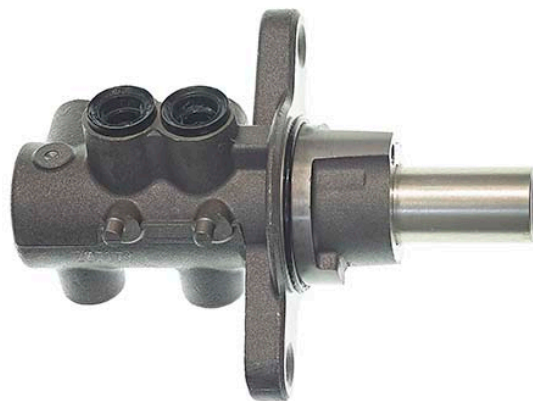

Brake master cylinder M 23 139

Brake master cylinder technical data

Diameter
23,8 mm

Thread
10 x 1 (2)

Braking system
Bosch

Material
Aluminium

Position

Compatible vehicles

FIAT

Model	Type	Kw	Year
DOBLO Box Body / Estate (263_)	1.3 D Multijet	66	02/10 -
DOBLO Box Body / Estate (263_)	1.3 D Multijet	55	11/13 -
DOBLO Box Body / Estate (263_)	1.4	70	02/10 -
DOBLO Box Body / Estate (263_)	1.4	88	10/11 -
DOBLO Box Body / Estate (263_)	1.4 Natural Power	88	06/10 -
DOBLO Box Body / Estate (263_)	1.6 D Multijet	66	02/10 -
DOBLO Box Body / Estate (263_)	1.6 D Multijet	74	02/10 -
DOBLO Box Body / Estate (263_)	1.6 D Multijet	77	02/10 -
DOBLO Box Body / Estate (263_)	2.0 D Multijet	99	02/10 -
DOBLO MPV (263_)	1.3 D Multijet	66	02/10 -
DOBLO MPV (263_)	1.4	70	02/10 -
DOBLO MPV (263_)	1.4	88	10/11 -
DOBLO MPV (263_)	1.4 Natural Power	88	02/10 -
DOBLO MPV (263_)	1.6 D Multijet	66	02/10 -
DOBLO MPV (263_)	1.6 D Multijet	77	02/10 -
DOBLO MPV (263_)	1.6 D Multijet	70	03/15 -
DOBLO MPV (263_)	1.6 D Multijet	88	03/15 -
DOBLO MPV (263_)	2.0 D Multijet	99	02/10 -
DOBLO Platform/Chassis (263_)	1.3 D Multijet	66	02/10 -

DOBLO Platform/Chassis (263_)	1.3 D Multijet	55	11/13 -
DOBLO Platform/Chassis (263_)	1.4	70	04/10 -
DOBLO Platform/Chassis (263_)	1.6 D Multijet	66	02/10 -
DOBLO Platform/Chassis (263_)	1.6 D Multijet	77	02/10 -
DOBLO Platform/Chassis (263_)	1.6 D Multijet	74	02/11 -
DOBLO Platform/Chassis (263_)	2.0 D Multijet	99	02/10 -