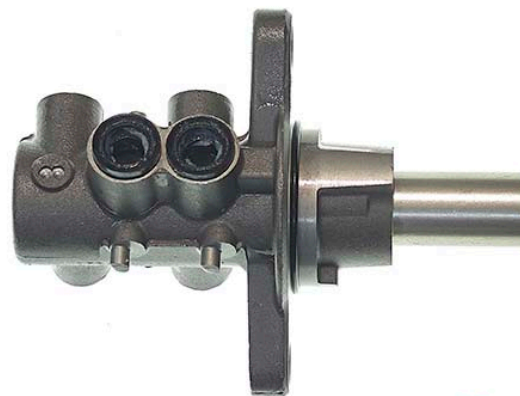

Brake master cylinder M 23 140

Brake master cylinder technical data

Diameter
23,8 mm

Thread
10 X 1 (4)

Braking system
Bosch

Material
Aluminium

Position

Compatible vehicles

FIAT

Model	Type	Kw	Year
DOBLO Box Body / Estate (263_)	1.3 D Multijet	66	02/10 -
DOBLO Box Body / Estate (263_)	1.3 D Multijet	55	11/13 -
DOBLO Box Body / Estate (263_)	1.4	70	02/10 -
DOBLO Box Body / Estate (263_)	1.4	88	10/11 -
DOBLO Box Body / Estate (263_)	1.4 Natural Power	88	06/10 -
DOBLO Box Body / Estate (263_)	1.6 D Multijet	66	02/10 -
DOBLO Box Body / Estate (263_)	1.6 D Multijet	74	02/10 -
DOBLO Box Body / Estate (263_)	1.6 D Multijet	77	02/10 -
DOBLO Box Body / Estate (263_)	2.0 D Multijet	99	02/10 -
DOBLO MPV (263_)	1.3 D Multijet	66	02/10 -
DOBLO MPV (263_)	1.4	70	02/10 -
DOBLO MPV (263_)	1.4	88	10/11 -
DOBLO MPV (263_)	1.4 Natural Power	88	02/10 -
DOBLO MPV (263_)	1.6 D Multijet	66	02/10 -
DOBLO MPV (263_)	1.6 D Multijet	77	02/10 -
DOBLO MPV (263_)	1.6 D Multijet	70	03/15 -
DOBLO MPV (263_)	1.6 D Multijet	88	03/15 -
DOBLO MPV (263_)	2.0 D Multijet	99	02/10 -
DOBLO Platform/Chassis (263_)	1.3 D Multijet	66	02/10 -

DOBLO Platform/Chassis (263_)	1.3 D Multijet	55	11/13 -
DOBLO Platform/Chassis (263_)	1.4	70	04/10 -
DOBLO Platform/Chassis (263_)	1.6 D Multijet	66	02/10 -
DOBLO Platform/Chassis (263_)	1.6 D Multijet	77	02/10 -
DOBLO Platform/Chassis (263_)	1.6 D Multijet	74	02/11 -
DOBLO Platform/Chassis (263_)	2.0 D Multijet	99	02/10 -