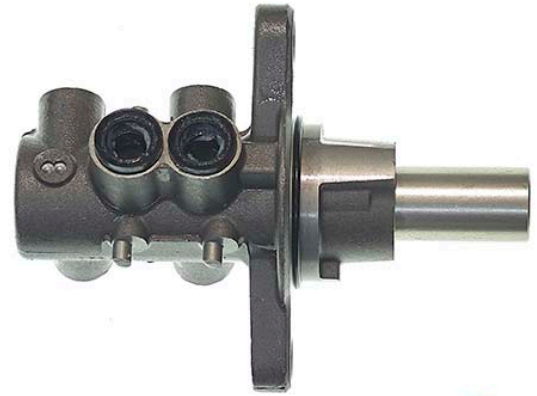

# Brake master cylinder M 23 140

## Brake master cylinder technical data

**Diameter**  
23,8 mm

**Thread**  
10 X 1 (4)

**Braking system**  
Bosch

**Material**  
Aluminium

**Position**

### FIAT

Model	Type	Kw	Year
DOBLO Box Body / Estate (263_)	1.4	88	10/11 -
DOBLO Box Body / Estate (263_)	1.4 Natural Power	88	06/10 -
DOBLO Box Body / Estate (263_)	1.6 D Multijet	66	02/10 -
DOBLO Box Body / Estate (263_)	1.6 D Multijet	77	02/10 -
DOBLO MPV (263_)	1.4	88	10/11 -
DOBLO MPV (263_)	1.4 Natural Power	88	02/10 -
DOBLO Platform/Chassis (263_)	1.3 D Multijet	66	02/10 -
DOBLO Platform/Chassis (263_)	1.4	70	04/10 -
DOBLO Platform/Chassis (263_)	1.6 D Multijet	66	02/10 -
DOBLO Platform/Chassis (263_)	1.6 D Multijet	77	02/10 -
DOBLO Platform/Chassis (263_)	1.6 D Multijet	74	02/11 -
DOBLO Platform/Chassis (263_)	2.0 D Multijet	99	02/10 -