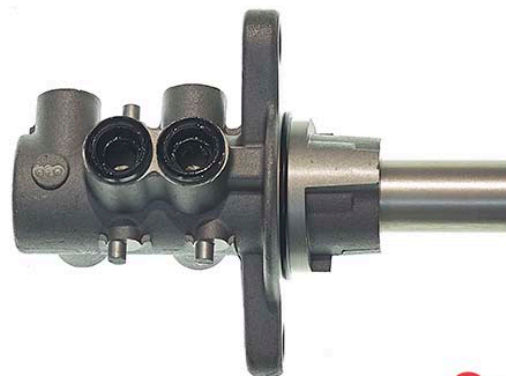

Brake master cylinder M 23 141

Brake master cylinder technical data

Diameter

23,8 mm

Thread

12 X 1 (2)

Braking system

Bosch

Material

Aluminium

Position

Compatible vehicles

FIAT

Model	Type	Kw	Year
DOBLO Box Body / Estate (263_)	1.3 D Multijet	66	02/10 -
DOBLO Box Body / Estate (263_)	1.3 D Multijet	55	11/13 -
DOBLO Box Body / Estate (263_)	1.4	70	02/10 -
DOBLO Box Body / Estate (263_)	1.4	88	10/11 -
DOBLO Box Body / Estate (263_)	1.4 Natural Power	88	06/10 -
DOBLO Box Body / Estate (263_)	1.6 D Multijet	66	02/10 -
DOBLO Box Body / Estate (263_)	1.6 D Multijet	74	02/10 -
DOBLO Box Body / Estate (263_)	1.6 D Multijet	77	02/10 -
DOBLO Box Body / Estate (263_)	2.0 D Multijet	99	02/10 -
DOBLO MPV (263_)	1.3 D Multijet	66	02/10 -
DOBLO MPV (263_)	1.4	70	02/10 -
DOBLO MPV (263_)	1.4	88	10/11 -
DOBLO MPV (263_)	1.4 Natural Power	88	02/10 -
DOBLO MPV (263_)	1.6 D Multijet	66	02/10 -
DOBLO MPV (263_)	1.6 D Multijet	77	02/10 -
DOBLO MPV (263_)	1.6 D Multijet	70	03/15 -
DOBLO MPV (263_)	1.6 D Multijet	88	03/15 -
DOBLO MPV (263_)	2.0 D Multijet	99	02/10 -
DOBLO Platform/Chassis (263_)	1.3 D Multijet	66	02/10 -
DOBLO Platform/Chassis (263_)	1.3 D Multijet	55	11/13 -

DOBLO Platform/Chassis (263_)	1.4	70	04/10 -
DOBLO Platform/Chassis (263_)	1.6 D Multijet	66	02/10 -
DOBLO Platform/Chassis (263_)	1.6 D Multijet	77	02/10 -
DOBLO Platform/Chassis (263_)	1.6 D Multijet	74	02/11 -
DOBLO Platform/Chassis (263_)	2.0 D Multijet	99	02/10 -