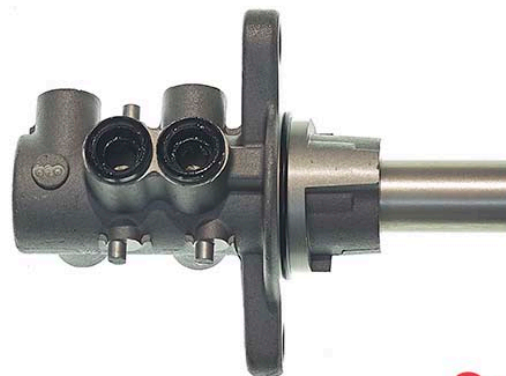

Brake master cylinder M 23 141

Brake master cylinder technical data

Diameter
23,8 mm

Thread
12 X 1 (2)

Braking system
Bosch

Material
Aluminium

Position

Compatible vehicles

FIAT

Model	Type	Kw	Year
DOBLO Box Body / Estate (263_)	1.4	88	10/11 -
DOBLO Box Body / Estate (263_)	1.4 Natural Power	88	06/10 -
DOBLO Box Body / Estate (263_)	1.6 D Multijet	66	02/10 -
DOBLO Box Body / Estate (263_)	1.6 D Multijet	77	02/10 -
DOBLO MPV (263_)	1.4	88	10/11 -
DOBLO MPV (263_)	1.4 Natural Power	88	02/10 -
DOBLO Platform/Chassis (263_)	1.3 D Multijet	66	02/10 -
DOBLO Platform/Chassis (263_)	1.4	70	04/10 -
DOBLO Platform/Chassis (263_)	1.6 D Multijet	66	02/10 -
DOBLO Platform/Chassis (263_)	1.6 D Multijet	77	02/10 -
DOBLO Platform/Chassis (263_)	1.6 D Multijet	74	02/11 -
DOBLO Platform/Chassis (263_)	2.0 D Multijet	99	02/10 -