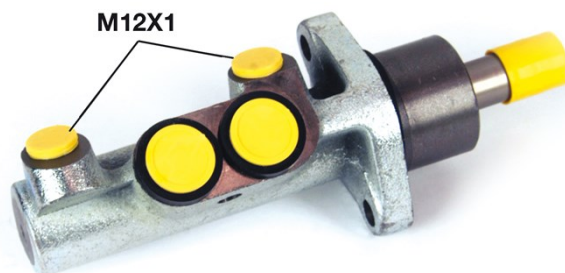

Brake master cylinder M 24 004

Brake master cylinder technical data

Axle	Diameter 23,81 mm
Thread 12 x 1 (2)	Braking system ATE
Material Cast Iron	Position

EANCode
8432509609316

Compatible vehicles

FORD				
Model	Type	Kw	Year	
GALAXY (WGR)	1.9 TDI	66	03/95 05/06	
GALAXY (WGR)	1.9 TDI	81	08/97 04/00	
GALAXY (WGR)	2.0 i	85	11/95 05/06	
GALAXY (WGR)	2.3 16V	107	01/97 05/06	
GALAXY (WGR)	2.8 i V6	128	11/95 04/00	
GALAXY (WGR)	2.8 i V6 4x4	128	04/96 04/00	
SEAT				
Model	Type	Kw	Year	
ALHAMBRA (7V8, 7V9)	1.8 T 20V	110	10/97 03/10	
ALHAMBRA (7V8, 7V9)	1.9 TDI	66	04/96 03/10	
ALHAMBRA (7V8, 7V9)	1.9 TDI	110	05/05 05/07	
ALHAMBRA (7V8, 7V9)	1.9 TDI	85	06/00 03/10	
ALHAMBRA (7V8, 7V9)	1.9 TDI	81	08/96 06/00	
ALHAMBRA (7V8, 7V9)	1.9 TDI	96	11/02 11/08	
ALHAMBRA (7V8, 7V9)	1.9 TDI 4motion	85	06/00 03/10	
ALHAMBRA (7V8, 7V9)	2.0 i	85	04/96 03/10	
ALHAMBRA (7V8, 7V9)	2.0 TDI	103	11/05 03/10	
ALHAMBRA (7V8, 7V9)	2.8 V6	150	06/00 03/10	