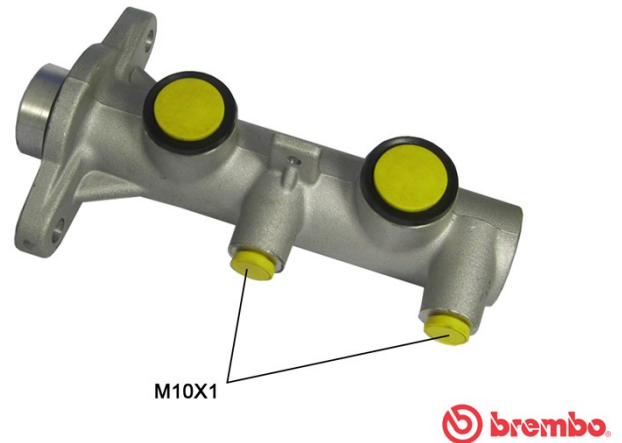

Brake master cylinder M 34 002

Brake master cylinder technical data

Axle	Diameter 22,22 mm
Thread 10 x 1 (2)	Braking system
Material Aluminium	Position
EANCode 8432509637173	

Compatible vehicles

ISUZU				
Model	Type	Kw	Year	
CAMPO (KB)	2.0 (KB23)	52	01/83 03/88	
CAMPO (KB)	2.0 (KB28)	58	06/85 12/88	
CAMPO (KB)	2.0 4WD (KB43, KB48)	52	01/83 03/88	
CAMPO (KB)	2.2 D (KBD27)	45	01/83 12/91	
CAMPO (KB)	2.2 D (KBD27)	39	04/86 12/90	
CAMPO (KB)	2.2 D 4WD (KBD42, KBD47)	39	01/83 12/90	
CAMPO (KB)	2.5 D (KB27)	55	01/83 12/90	
TROOPER I (UBS)	2.2 D 4WD	39	05/84 12/89	
TROOPER I Open Off-Road Vehicle (UBS)	2.0 (UBS13)	58	01/83 12/85	
TROOPER I Open Off-Road Vehicle (UBS)	2.2 D 4x4	39	05/84 07/89	
TROOPER I Open Off-Road Vehicle (UBS)	2.2 TD (UBS52)	53	03/84 12/91	
TROOPER I Open Off-Road Vehicle (UBS)	2.3 (UBS16)	66	11/85 12/91	

OE Part number

Compatible OE codes

ISUZU	8841126252
ISUZU	8941126250
ISUZU	8941126251
ISUZU	8941126252