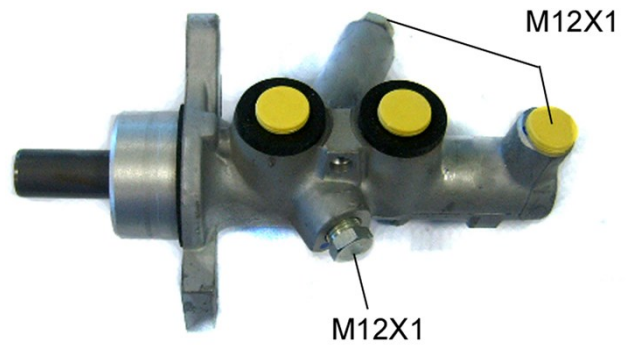

# Brake master cylinder M 50 037

## Brake master cylinder technical data

<b>Axle</b>	<b>Diameter</b> mm
<b>Thread</b> 12 x 1 (3)	<b>Braking system</b> TRW
<b>Material</b> Aluminium	<b>Position</b>

**EAncode**  
8432509637364