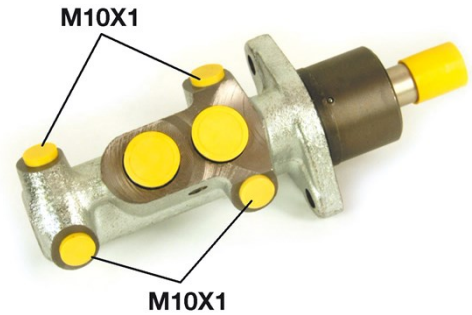

Brake master cylinder M 59 017

Brake master cylinder technical data

Axle	Diameter 20,64 mm
Thread 10 x 1 (4)	Braking system
Material Cast Iron	Position

EA NCode
8432509610879

Compatible vehicles

OPEL

Model	Type	Kw	Year
AGILA (A) (H00)	1.0 (F68)	44	08/03 12/07
AGILA (A) (H00)	1.0 12V (F68)	43	09/00 12/07
AGILA (A) (H00)	1.2 16V (F68)	55	09/00 12/07
AGILA (A) (H00)	1.2 16V Twinport (F68)	59	07/04 12/07
AGILA (A) (H00)	1.3 CDTI (F68)	51	08/03 12/07

SUZUKI

Model	Type	Kw	Year
WAGON R+ Hatchback (MM)	1.3 (RB 413)	56	05/00 12/04
WAGON R+ Hatchback (MM)	1.3 (RB 413)	69	09/03 -
WAGON R+ Hatchback (MM)	1.3 4WD (RB 413)	69	09/03 -
WAGON R+ Hatchback (MM)	1.3 4WD (RB 413)	56	10/01 -
WAGON R+ Hatchback (MM)	1.3 DDiS (RB 413D)	51	09/03 -

VAUXHALL

Model	Type	Kw	Year
AGILA MkI (A) (H00)	1.0 12V	44	02/00 11/06
AGILA MkI (A) (H00)	1.0 12V	43	09/00 08/05
AGILA MkI (A) (H00)	1.2 16V	55	09/00 03/08
AGILA MkI (A) (H00)	1.2 16V Twinport	59	07/04 11/06